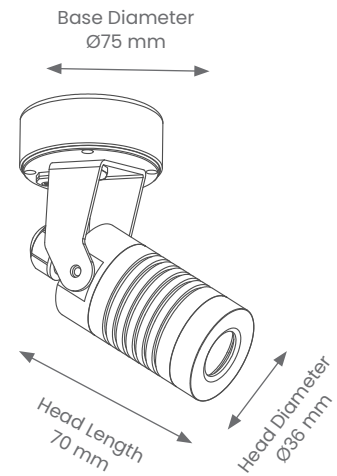

Exterior Spotlight

BULLET SURFACE MOUNT – SMALL

Product Codes: BBA08

BEAM ANGLE

IP RATING

WARRANTY

CRI

1 COLOUR

Product Features

- Suitable for commercial or residential in exterior installations
- Adjustable 320° swivel base
- Tilt Angle - 45°

Materials & Finish

- **Material**
 - Powder coated anodised aluminium, marine grade paint
- **LED Type**
 - Integrated SMD LED
- **Colour**
 -  Black

Specifications

- Non-dimmable
- IK Rating - IK05
- **Power**
 - Voltage - 230V
 - Driver - Integral
 - Wattage - 2.6W
- **Light Output**
 - Lumens - 130lm
 - Colour Temperature - 3500K
 - CRI - >80

Installation