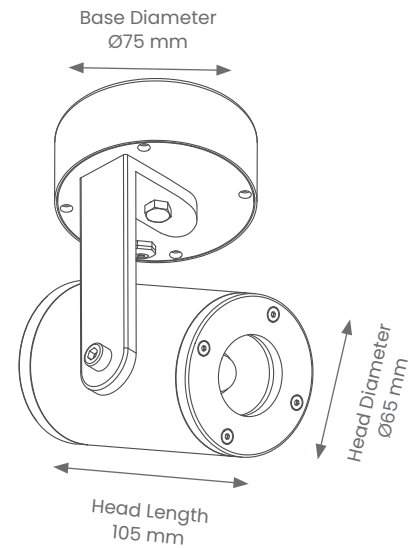

Exterior Spotlight

BULLET SURFACE MOUNT – MEDIUM

Product Codes: BBA04

BEAM ANGLE

IP RATING

WARRANTY

CRI

1 COLOUR

Product Features

- Suitable for commercial or residential in exterior installations
- Adjustable 320° swivel base
- Tilt Angle - 45°

Materials & Finish

- **Material**
 - Powder coated anodised aluminium, marine grade paint
- **LED Type**
 - Integrated SMD LED
- **Colour**
 -  Black

Specifications

- Non-dimmable
- IK Rating - IK05
- **Power**
 - Voltage - 230V
 - Driver - Integral
 - Wattage - 5.5W
- **Light Output**
 - Lumens - 340lm
 - Colour Temperature - 3500K
 - CRI - >80

Installation

- **Mounting** - Spike Mounted