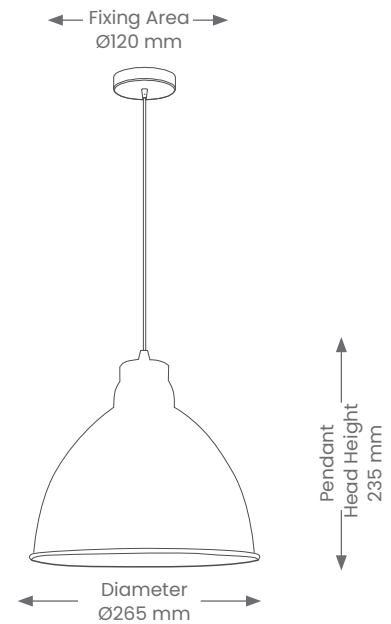

Pendant

ARCHIE

Product Codes: P821-BLK/ CUSTOM

IP RATING

DIMMABLE*

WARRANTY

Product Features

- Suitable for over bench tops or tables
- Dimmable, lamp dependent
- Suitable for residential or commercial in interior installations.
- Supplied with 2M adjustable suspension cable

Materials & Finish

- **Material**
 - Metal
- **Colour**
 -  Black
 -  Custom (*indent only)

*Custom colours available, P.O.A.

Specifications

- **Power**
 - Voltage - 230V
 - Wattage - 60W Max
- **Lamp**
 - LEDA60E278W (lamp included):
for colour black finish