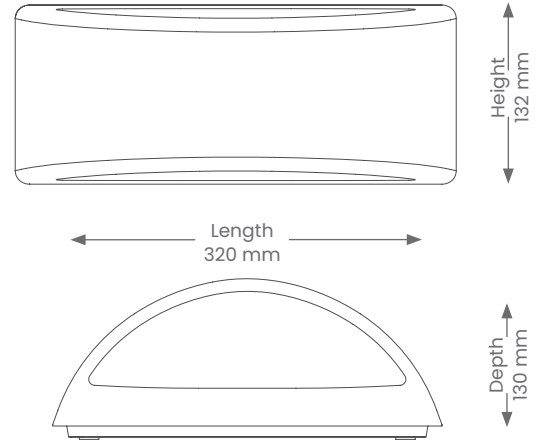

Bulkhead ARC UP/DOWN

Product Codes: LKU3213CCT-BLK

BEAM ANGLE

IP RATING

DOUBLE
INSULATED

WARRANTY

CRI

3 COLOUR

- **Material**
 - UV resistant, anti-corrosion ABS, PC body and diffuser
- **Material**
 - Integrated SMD LED
- **Colour**
 -  Black

Specifications

- Non-Dimmable
- IK Rating - IK08
- **Power**
 - Voltage - 230V
 - Driver - Integral
 - Wattage - 13W
 - Max ambient operating temperature: +50°C
- **Light Output**
 - Lumens - 300lm (3K) | 330lm (4K) | 320lm (6K)
 - Colour Temperature - 3000K | 4000K | 6000K
 - CRI - >80
- **Lamp**
 - Tech - Integrated LED