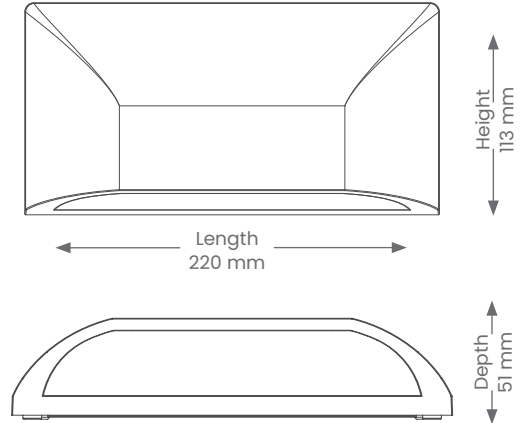

Bulkhead
ARC ONE-WAY
Product Codes: LSO2202CCT

Product Features

- Suitable for residential or commercial in exterior installations
- Suitable for coastal conditions
- Double insulated
- Easy to mount & resilient
- Tricolour switchable
- Includes both white & black covers in each box

Materials & Finish

- **Material**
 - UV resistant ABS, PC
- **LED Type**
 - Integrated SMD LED
- **Colour**
 -   2 Covers: White & Black

Specifications

- Non-dimmable
- IK Rating - IK08
- **Power**
 - Voltage - 230V
 - Driver - Integral
 - Wattage - 6W
 - Max ambient operating temperature: +50°C
- **Light Output**
 - Lumens - 340lm (3K) | 370lm (4K) | 360lm (6K)
 - Colour Temperature - 3000K | 4000K | 6000K
 - CRI - >80
- **Lamp**
 - Tech - Integrated LED