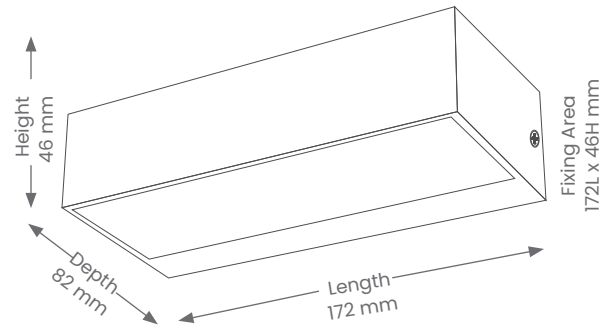

Wall Light

Apical

Product Codes: LUD1701CCT-WH/ BLK

IP RATING

CRI

DOUBLE INSULATED

WARRANTY

3 COLOURS

Product Features

- Suitable for residential or commercial in exterior installations.
- 2-Way Light Direction
- Suitable for coastal conditions
- Lifespan - 20,000 hours (L70)

Materials & Finish

- **Material**
  - UV Resistant, anti-corrosion ABS & Polycarbonate
- **LED Type**
  - Integrated SMD LED
- **Colour**
  - White
  - Black

Specifications

- Non-dimmable
- IK Rating - IK08
- **Power**
  - Voltage - 230V
  - Driver - Built-In
  - Wattage - 9W
  - Max ambient operating temperature: +55°C
- **Light Output**
  - Lumens - 460lm | 520lm | 500lm
  - Colour Temperature - 3000K | 4000K | 6000K
  - CRI - >80
- **Lamp**
  - Tech - Integrated LED

Installation

- **Mounting** - Surface Mounted