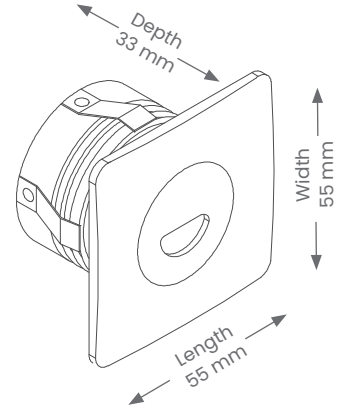

Step Light ALONA - SQUARE

Product Code: A350SLED-AL/ BLK / WH

IP RATING

WARRANTY

1 COLOUR

Product Features

- Suitable for commercial or residential in interior or exterior installations.
- Lifespan - 30,000 hours (L70)

Materials & Finish

- **Material**
 - Anodised 6063 aluminium, plastic recess sleeve
- **LED Type**
 - Integrated SMD LED
- **Colour**
 -  Brushed Aluminium  Black &  White

Specifications

- Non-Dimmable
- **Power**
 - Voltage - 230V
 - Driver - fitting include 700mA LED driver
 - Wattage - 2W
- **Light Output**
 - Lumens - 150lm (3000K)
 - Colour Temperature - 3000K
- **Lamp**
 - Tech - Integrated LED

Installation

- **Mounting** - Recessed, mount with recess clips or sleeve
- **Recess without Cylinder** - $\varnothing 40 \times 29$ mmD
- **Recess with Cylinder** - $\varnothing 50 \times 55$ mmD