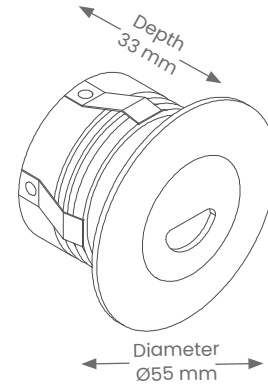

Step Light

ALONA – ROUND

Product Code: A350CLED-WH/ BLK

IP54

IP RATING

2
YEAR

WARRANTY

CCT

1 COLOUR

Product Features

- Suitable for commercial or residential in interior or exterior installations.
- Lifespan - 30,000 hours (L70)

Materials & Finish

- **Material**
  - Anodised 6063 aluminium, plastic recess sleeve
- **LED Type**
  - Integrated SMD LED
- **Colour**
  - White & Black

Specifications

- Non-Dimmable
- **Power**
  - Voltage - 230V
  - Driver - fitting include 700mA LED driver
  - Wattage - 2W
- **Light Output**
  - Lumens - 150lm (3000K)
  - Colour Temperature - 3000K
- **Lamp**
  - Tech - Integrated LED

Installation

- **Mounting** - Recessed, mount with recess clips or sleeve
- **Recess without Cylinder** - $\varnothing 40 \times 29\text{mmD}$
- **Recess with Cylinder** - $\varnothing 50 \times 55\text{mmD}$