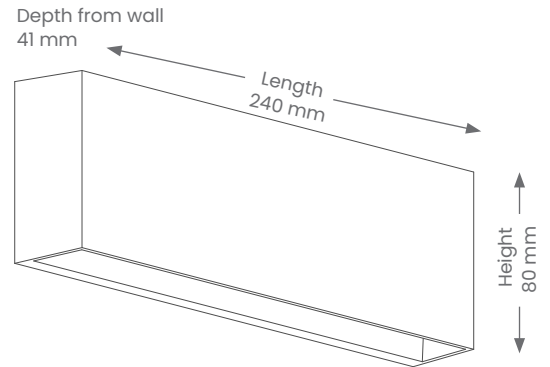

Wall Light

Alek

Product Codes: LDL2401

BEAM ANGLE

IP RATING

DOUBLE INSULATED

WARRANTY

CRI

1 COLOUR

Product Features

- Suitable for residential in exterior installation
- One-Way Light Direction
- Lifespan - 20,000 hours (L70)

Materials & Finish

- **Material**
 - UV Resistant ABS & Polycarbonate
- **LED Type**
 - Integrated SMD LED
- **Colour**
 -  Black
 -  White