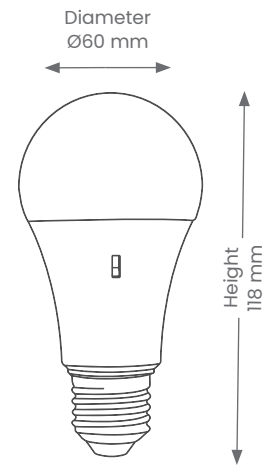

Lamp

A60 LED LAMP SLIDE SWITCH- E27

Product Code: A60E2712WCCTD

BEAM ANGLE

WARRANTY

3 COLOUR

CRI

DIMMABLE

Product Features

- Application - Interior
- 3 x CCT Switchable
- Lifespan - 20,000 hours(L70)
- Dimmable

Materials & Finish

- Material
 - Plastic + Aluminium

Specifications

- Power
 - Voltage - 220-240V
 - Wattage -12W
- Light Output
 - Lumens -1080lm
 - Colour Temperature -3000K | 4000K | 6000K
- Lamp
 - Base - E27