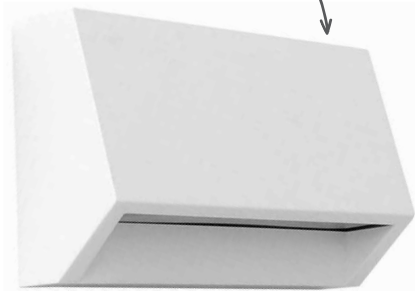

Lamina

Surface Mounted Step Light

Suitable for coastal installations

Small - White

Small - Black

Offers low level light down steps

Slim Profile

Large - White

Current model is Charcoal
2021 model is Black

Large - Black

Light direction means
no glare in eyes

Type:	Small - White	Small - Black	Large - White	Large - Black
Product Code:	LSL1001-WH	LSL1001-BLK	LSL1201-WH	LSL1201-BLK
Beam Angle:	120°			
Colour:	White	Black	White	Black
Dimensions (mm):	100L x 60H		220L x 80H	
Driver:	Integral Driver			
Kelvins	3000K			
Lumens:	100lm		220lm	
Material:	UV resistant ABS + Polycarbonate			
Mounting Type:	Surface Mounted			
Operating Temp:	-25°C to 50°C			
Technology:	Integrated LED			
Watts:	2W		3.8W	