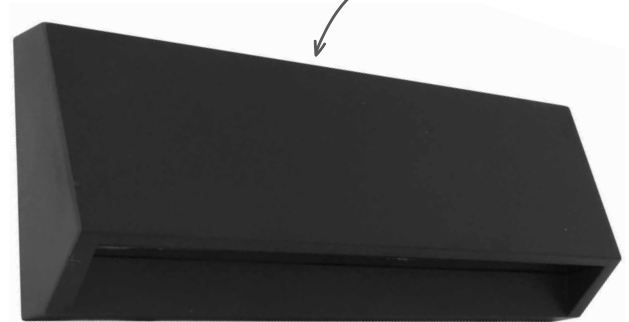

Lamina

Surface Mounted Step Light

Suitable for coastal installations

Small - White

Small - Black

Offers low level light down steps

Slim Profile

Large - White

Current model is Charcoal
2021 model is Black

Large - Black

Light direction means
no glare in eyes

Type:	Small - White	Small - Black	Large - White	Large - Black
Product Code:	LSL1001-WH	LSL1001-BLK	LSL1201-WH	LSL1201-BLK
Beam Angle:	120°			
Colour:	White	Black	White	Black
Dimensions (mm):	100L x 60H		220L x 80H	
Driver:	Integral Driver			
Kelvins	3000K			
Lumens:	100lm		220lm	
Material:	UV resistant ABS + Polycarbonate			
Mounting Type:	Surface Mounted			
Operating Temp:	-25°C to 50°C			
Technology:	Integrated LED			
Watts:	2W		3.8W	