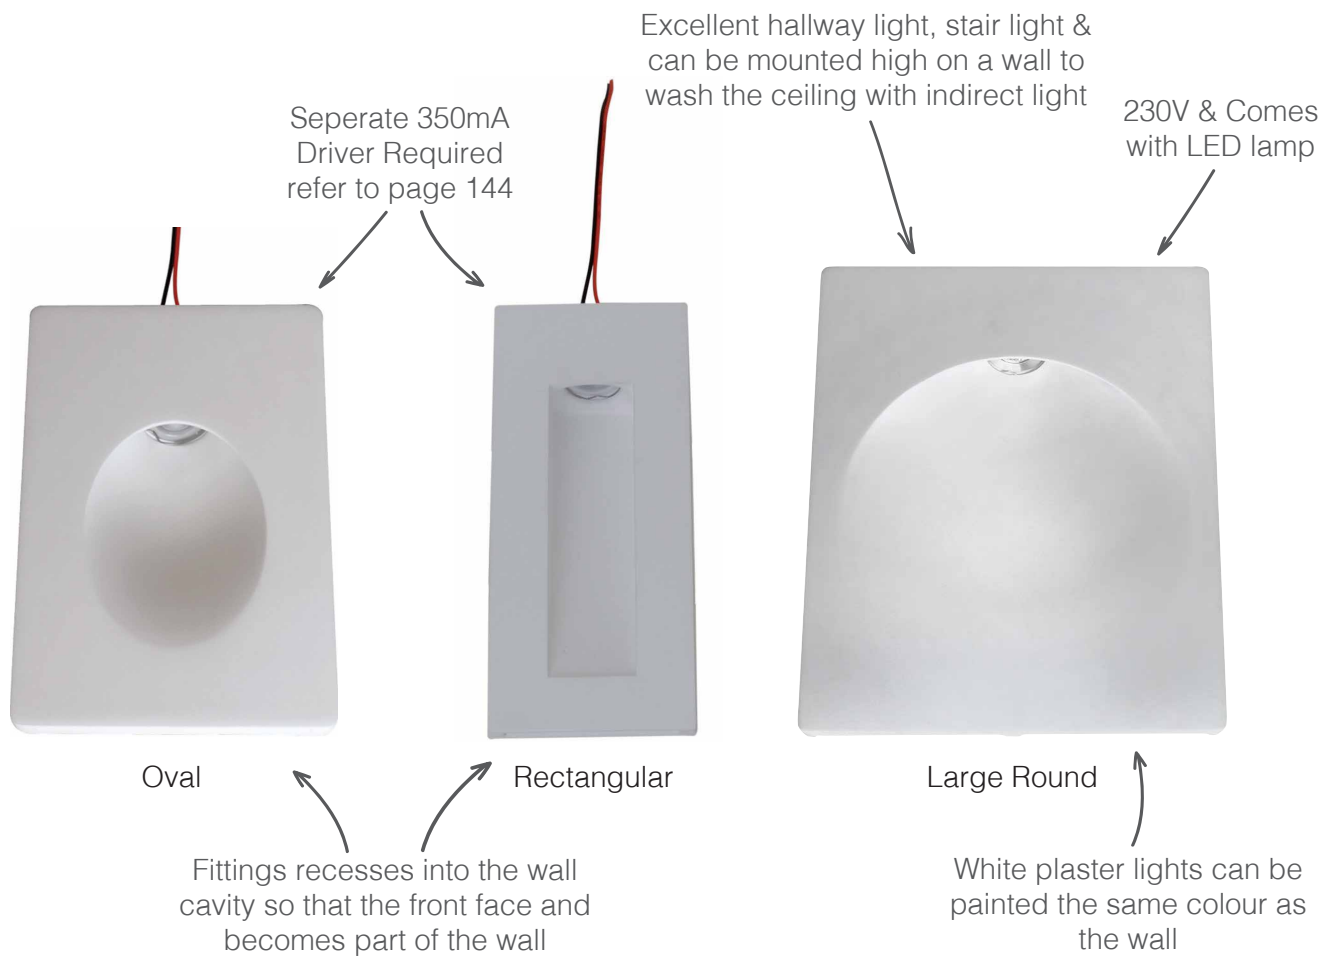

## Paintable Step Light

Size:	Oval	Rectangular	Large Round
Product Code:	PLASTER 9431	PLASTER 3003	PLASTER 3014
Colour:	White		
Dimensions (mm):	180H x 120W x 55D	224H x 108W x 51D	349H x 283W x 78D
Driver:	Seperate 350mA Driver Required		No Driver
Kelvins	3000K		-
Lamp:	-		Supplied with LED230V7W30K80D
Material:	Paintable Plaster		
Mounting Type:	Recessed		
Technology:	Integrated LED		Replaceable LED
Watts:	1W		-