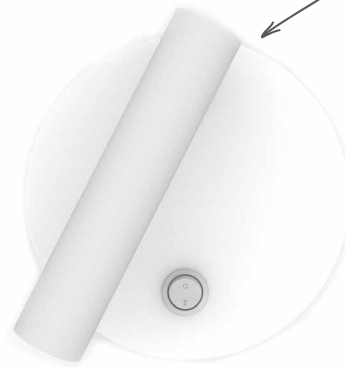

Belle

Bedside Spotlights

Tilt Angle
90°

Round - Black

Head swivel
320°

Round - White

Rectangle - Black

Off / On
Switch

Rectangle - White

USB charge
port

Type:	Round - Black	Round - White	Rectangle - Black	Rectangle - White
Product Code:	AH29-BLK	AH29-WH	AH27-BLK	AH27-WH
Beam Angle:	24°			
CRI:	> 90			
Colour:	Black	White	Black	White
Dimensions (mm):	170 x 80 x 70D		130 x 120 x 70D	
Driver:	Integral Driver			
Kelvins	3000K			
Lumens:	200lm			
Material:	Iron + Aluminum			
Mounting Type:	Surface Mounted			
Technology:	Integrated LED			
Watts:	3W			