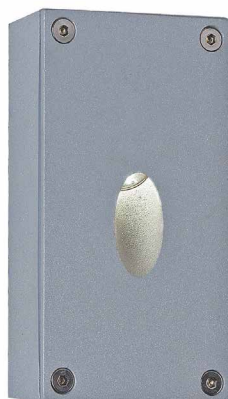

## Step Light

Round

Rectangular

Recessed

Type:	Round	Rectangular	Recessed
Product Code:	CHISEL	HILT	LEDSTEP
Colour:	Silver		
Dimensions (mm):	100Ø x 44D	135H x 70W x 39D	220W x 63H x 13D
Driver:	Integral Driver		
Kelvins	3500K		
Lumens:	170lm		520lm
Material:	LM6 Corrosion resistant aluminium		
Mounting Type:	Surface Mounted		Recessed
Recess Area (mm):	100Ø	135H x 70W	201W x 50H x 70D
Technology:	Integrated LED		
Watts:	3W		5W