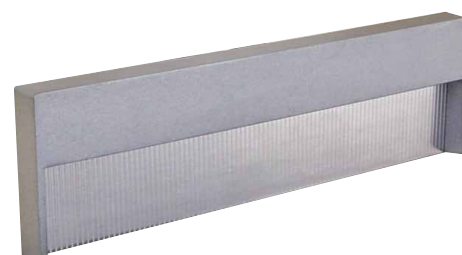

## Step Light

Round

Rectangular

Recessed

Type:	Round	Rectangular	Recessed
Product Code:	CHISEL	HILT	LEDSTEP
Colour:	Silver		
Dimensions (mm):	100Ø x 44D	135H x 70W x 39D	220W x 63H x 13D
Driver:	Integral Driver		
Kelvins	3500K		
Lumens:	170lm		520lm
Material:	LM6 Corrosion resistant aluminium		
Mounting Type:	Surface Mounted		Recessed
Recess Area (mm):	100Ø	135H x 70W	201W x 50H x 70D
Technology:	Integrated LED		
Watts:	3W		5W