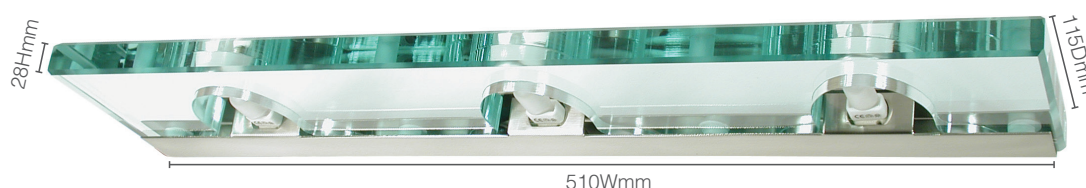

## Wall Light - Glass Bar Range

- Application: Residential use
- Lamps sold separately

Code: | W1097/2

Code: | W1097/3

Product Code:	Lamp Type:	Dimensions (mm):	Fixing Area (mm):	Material:
W1097/2	JD G9 60W max	345W x 28H x 115D	345W x 20H	Brushed Chrome & Clear Glass
W1097/3	JD G9 60W max	345W x 28H x 115D	510W x 20H	Brushed Chrome & Clear Glass

## Mirror Light Touch Sensitive

- Application: Residential
- Touch sensitive on / off switch

Code: | LEDTOUCH12W3K

Product Code:	Watts:	Lumens:	Kelvins:	Colour:	Dimensions (mm):	Material:
LEDTOUCH12W3K	12W	700lm	3000K	Silver & Grey	600L x 50H x 42D	Polycarbonate