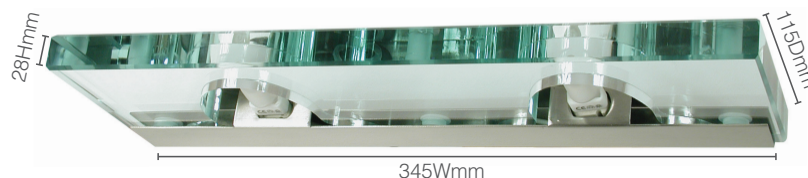

## Wall Light - Glass Bar Range

- Application: Residential use
- Lamps sold separately

Code: | W1097/2

Code: | W1097/3

Product Code:	Lamp Type:	Dimensions (mm):	Fixing Area (mm):	Material:
W1097/2	JD G9 60W max	345W x 28H x 115D	345W x 20H	Brushed Chrome & Clear Glass
W1097/3	JD G9 60W max	345W x 28H x 115D	510W x 20H	Brushed Chrome & Clear Glass

## Mirror Light Touch Sensitive

- Application: Residential
- Touch sensitive on / off switch

Code: | LEDTOUCH12W3K

Product Code:	Watts:	Lumens:	Kelvins:	Colour:	Dimensions (mm):	Material:
LEDTOUCH12W3K	12W	700lm	3000K	Silver & Grey	600L x 50H x 42D	Polycarbonate