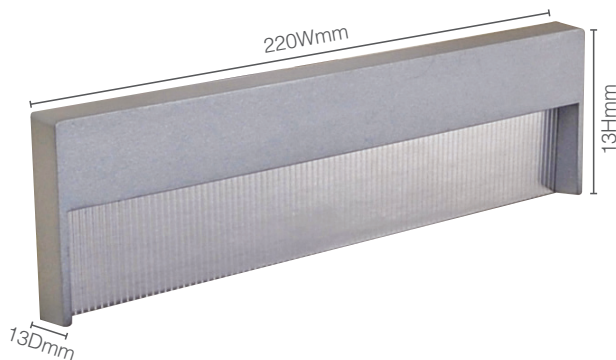

Step light - Recessed Eyelid

- Application: Residential use
- Supplied with 1M cable

Code: | SLEDMINIEYELID1W

Product Code:	Watts:	Lumens:	Kelvins:	Beam Angle:	Colour:
SLEDMINIEYELID1W	1W	50lm	3500K	160°	Silver
Material:		Dimensions (mm):		Recess Area (mm):	
Corrosion resistant Aluminum		35Ø x 12D		24Ø x 24D	

Step light - Recessed 230V Range

- Application: Residential use
- Complete with recess box (LEDSTEP)
- Integral transformer

Code: | LEDSTEP

Code: | CHISEL

Code: | HILT

Product Code:	Watts:	Lumens:	Kelvins:	Colour:	Dimensions (mm):	Recess Area (mm):	Material:
LEDSTEP	5 x 1W	520lm	3500K	Silver	220W x 63H x 13D	201W x 50H x 70D	LM6 Corrosion resistant aluminium
CHISEL	3W	170lm	3500K	Silver	100Ø x 44D	100Ø	
HILT	3W	170lm	3500K	Silver	135H x 70W x 39D	135H x 70W	