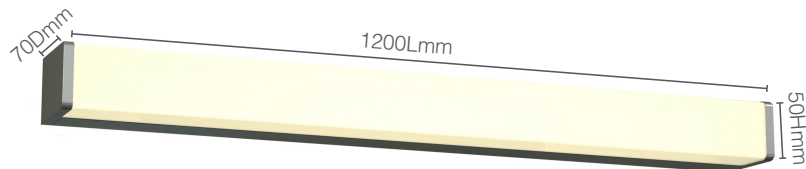

# Mirror Light Square Range

- Application: Residential use
- Central rear cable entry

Codes: | MLS6003K  
| MLS6004K

Codes: | MLS9003K  
| MLS9004K

Codes: | MLS12003K  
| MLS12004K

Material:		CRI:	Beam Angle:	Switching Capacity:	Operating Temp:	L70:
Aluminium with Polycarbonate lens		> 80	120°	30,000	20° > + 50°	30,000hrs
Product Code:	Watts:	Lumens:	Kelvins:	Colour:	Dimensions (mm):	
MLS6003K	12W	800lm	3000K	Chrome	600L x 50H x 70D	
MLS6004K	12W	840lm	4000K	Chrome	600L x 50H x 70D	
MLS9003K	18W	1150lm	3000K	Chrome	900L x 50H x 70D	
MLS9004K	18W	1200lm	4000K	Chrome	900L x 50H x 70D	
MLS12003K	24W	1450lm	3000K	Chrome	1200L x 50H x 70D	
MLS12004K	24W	1500lm	4000K	Chrome	1200L x 50H x 70D	