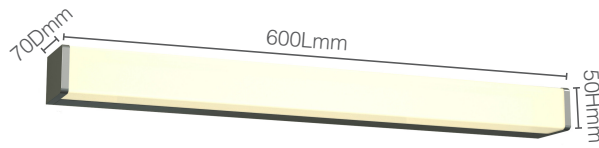

# Mirror Light Square Range

- Application: Residential use
- Central rear cable entry

Codes: | MLS6003K  
| MLS6004K

Codes: | MLS9003K  
| MLS9004K

Codes: | MLS12003K  
| MLS12004K

Material:		CRI:	Beam Angle:	Switching Capacity:	Operating Temp:	L70:
Aluminium with Polycarbonate lens		> 80	120°	30,000	20° > + 50°	30,000hrs
Product Code:	Watts:	Lumens:	Kelvins:	Colour:	Dimensions (mm):	
MLS6003K	12W	800lm	3000K	Chrome	600L x 50H x 70D	
MLS6004K	12W	840lm	4000K	Chrome	600L x 50H x 70D	
MLS9003K	18W	1150lm	3000K	Chrome	900L x 50H x 70D	
MLS9004K	18W	1200lm	4000K	Chrome	900L x 50H x 70D	
MLS12003K	24W	1450lm	3000K	Chrome	1200L x 50H x 70D	
MLS12004K	24W	1500lm	4000K	Chrome	1200L x 50H x 70D	