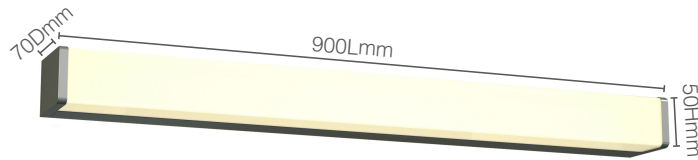

# Mirror Light Square Range

- Application: Residential use
- Central rear cable entry

Codes: | MLS6003K  
| MLS6004K

Codes: | MLS9003K  
| MLS9004K

Codes: | MLS12003K  
| MLS12004K

Material:		CRI:	Beam Angle:	Switching Capacity:	Operating Temp:	L70:
Aluminium with Polycarbonate lens		> 80	120°	30,000	20° > + 50°	30,000hrs
Product Code:	Watts:	Lumens:	Kelvins:	Colour:	Dimensions (mm):	
MLS6003K	12W	800lm	3000K	Chrome	600L x 50H x 70D	
MLS6004K	12W	840lm	4000K	Chrome	600L x 50H x 70D	
MLS9003K	18W	1150lm	3000K	Chrome	900L x 50H x 70D	
MLS9004K	18W	1200lm	4000K	Chrome	900L x 50H x 70D	
MLS12003K	24W	1450lm	3000K	Chrome	1200L x 50H x 70D	
MLS12004K	24W	1500lm	4000K	Chrome	1200L x 50H x 70D	