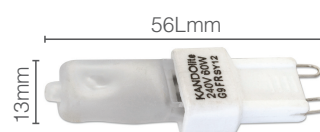

Codes: JC G4 10W 2000HR  
JC G4 20W 2000HR

Codes: JC GY6.35 50W 2000HR  
JC GY6.35 50W 5000HR

Codes: JD G9-GP 40W  
JD G9-GP 50W  
JD G9-GP 60W

Codes: JD G9 40W  
JD G9 50W  
JD G9 60W

Codes: 78MM R7S 60W  
78MM R7S 75W  
78MM R7S 100W  
78MM R7S 150W

Codes: 118MM R7S 100W  
118MM R7S 150W  
118MM R7S 300W  
118MM R7S 500W

Product Code	Type:	Voltage:	Watts	Lifespan:
JC G4 10W	JC G4	12V	10W	2,000 hrs
JC G4 20W	JC G4	12V	20W	5,000 hrs
JD G9-GP 40W	JC G9-GP	230V	40W	2,000 hrs
JD G9-GP 50W	JC G9-GP	230V	50W	2,000 hrs
JD G9-GP 60W	JC G9-GP	230V	60W	2,000 hrs
78MM R7S 60W	R7S	230V	60W	2,000 hrs
78MM R7S 75W	R7S	230V	75W	2,000 hrs
78MM R7S 100W	R7S	230V	100W	2,000 hrs
78MM R7S 150W	R7S	230V	150W	2,000 hrs