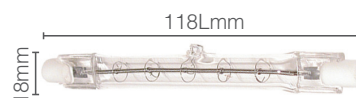

Codes: JC G4 10W 2000HR  
JC G4 20W 2000HR

Codes: JC GY6.35 50W 2000HR  
JC GY6.35 50W 5000HR

Codes: JD G9-GP 40W  
JD G9-GP 50W  
JD G9-GP 60W

Codes: JD G9 40W  
JD G9 50W  
JD G9 60W

Codes: 78MM R7S 60W  
78MM R7S 75W  
78MM R7S 100W  
78MM R7S 150W

Codes: 118MM R7S 100W  
118MM R7S 150W  
118MM R7S 300W  
118MM R7S 500W

Product Code	Type:	Voltage:	Watts	Lifespan:
JC G4 10W	JC G4	12V	10W	2,000 hrs
JC G4 20W	JC G4	12V	20W	5,000 hrs
JD G9-GP 40W	JC G9-GP	230V	40W	2,000 hrs
JD G9-GP 50W	JC G9-GP	230V	50W	2,000 hrs
JD G9-GP 60W	JC G9-GP	230V	60W	2,000 hrs
78MM R7S 60W	R7S	230V	60W	2,000 hrs
78MM R7S 75W	R7S	230V	75W	2,000 hrs
78MM R7S 100W	R7S	230V	100W	2,000 hrs
78MM R7S 150W	R7S	230V	150W	2,000 hrs