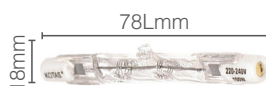

Codes: JC G4 10W 2000HR  
JC G4 20W 2000HR

Codes: JC GY6.35 50W 2000HR  
JC GY6.35 50W 5000HR

Codes: JD G9-GP 40W  
JD G9-GP 50W  
JD G9-GP 60W

Codes: JD G9 40W  
JD G9 50W  
JD G9 60W

Codes: 78MM R7S 60W  
78MM R7S 75W  
78MM R7S 100W  
78MM R7S 150W

Codes: 118MM R7S 100W  
118MM R7S 150W  
118MM R7S 300W  
118MM R7S 500W

Product Code	Type:	Voltage:	Watts	Lifespan:
JC G4 10W	JC G4	12V	10W	2,000 hrs
JC G4 20W	JC G4	12V	20W	5,000 hrs
JD G9-GP 40W	JC G9-GP	230V	40W	2,000 hrs
JD G9-GP 50W	JC G9-GP	230V	50W	2,000 hrs
JD G9-GP 60W	JC G9-GP	230V	60W	2,000 hrs
78MM R7S 60W	R7S	230V	60W	2,000 hrs
78MM R7S 75W	R7S	230V	75W	2,000 hrs
78MM R7S 100W	R7S	230V	100W	2,000 hrs
78MM R7S 150W	R7S	230V	150W	2,000 hrs