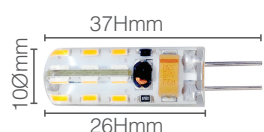

Coloured Lamp

GU5.3 MR16

Codes: | LEDGREEN12V5W80D
| LEDBLUE12V5W80D
| LEDRED12V5W80D

Product Code:	Watts:	Colour:	Beam Angle:	L70:	Dimensions (mm): (ex pins)	Dimensions (mm): (incl pins)
LEDGREEN12V5W80D	5W	Green	80°	30,000hrs	49Ø x 44H	51H
LEDBLUE12V5W80D	5W	Blue	80°	30,000hrs		
LEDRED12V5W80D	5W	Red	80°	30,000hrs		

Lamp

G4

Code: | LEDSMDG415W

Code: | LEDSMDG425W

Code: | LEDSMDG43W

Code: | LEDSMDG45W

Product Code:	Watts:	Lumens:	Kelvins:	Beam Angle:	Operating Temp:	L70:	Dimensions (mm): (ex pins)	Dimensions (mm): (incl pins)
LEDSMDG415W	1.5W	95lm	3000K	360°	-20°C > 40°C	25,000hrs	10Ø x 26H	37H
LEDSMDG425W	2.5W	160lm	3000K	360°	-20°C > 40°C	25,000hrs	12Ø x 27H	37H
LEDSMDG43W	3W	280lm	3000K	360°	-20°C > 40°C	25,000hrs	15Ø x 34H	42H
LEDSMDG45W	5W	450lm	3000K	360°	-20°C > 40°C	25,000hrs	15Ø x 50H	58H