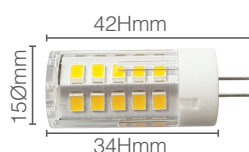

Coloured Lamp

GU5.3 MR16

Codes: | LEDGREEN12V5W80D
| LEDBLUE12V5W80D
| LEDRED12V5W80D

Product Code:	Watts:	Colour:	Beam Angle:	L70:	Dimensions (mm): (ex pins)	Dimensions (mm): (incl pins)
LEDGREEN12V5W80D	5W	Green	80°	30,000hrs	49Ø x 44H	51H
LEDBLUE12V5W80D	5W	Blue	80°	30,000hrs		
LEDRED12V5W80D	5W	Red	80°	30,000hrs		

Lamp

G4

Code: | LEDSMDG415W

Code: | LEDSMDG425W

Code: | LEDSMDG43W

Code: | LEDSMDG45W

Product Code:	Watts:	Lumens:	Kelvins:	Beam Angle:	Operating Temp:	L70:	Dimensions (mm): (ex pins)	Dimensions (mm): (incl pins)
LEDSMDG415W	1.5W	95lm	3000K	360°	-20°C > 40°C	25,000hrs	10Ø x 26H	37H
LEDSMDG425W	2.5W	160lm	3000K	360°	-20°C > 40°C	25,000hrs	12Ø x 27H	37H
LEDSMDG43W	3W	280lm	3000K	360°	-20°C > 40°C	25,000hrs	15Ø x 34H	42H
LEDSMDG45W	5W	450lm	3000K	360°	-20°C > 40°C	25,000hrs	15Ø x 50H	58H