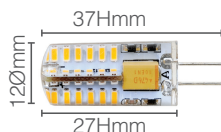

Coloured Lamp

GU5.3 MR16

Codes: | LEDGREEN12V5W80D
| LEDBLUE12V5W80D
| LEDRED12V5W80D

Product Code:	Watts:	Colour:	Beam Angle:	L70:	Dimensions (mm): (ex pins)	Dimensions (mm): (incl pins)
LEDGREEN12V5W80D	5W	Green	80°	30,000hrs	49Ø x 44H	51H
LEDBLUE12V5W80D	5W	Blue	80°	30,000hrs		
LEDRED12V5W80D	5W	Red	80°	30,000hrs		

Lamp

G4

Code: | LEDSMDG415W

Code: | LEDSMDG425W

Code: | LEDSMDG43W

Code: | LEDSMDG45W

Product Code:	Watts:	Lumens:	Kelvins:	Beam Angle:	Operating Temp:	L70:	Dimensions (mm): (ex pins)	Dimensions (mm): (incl pins)
LEDSMDG415W	1.5W	95lm	3000K	360°	-20°C > 40°C	25,000hrs	10Ø x 26H	37H
LEDSMDG425W	2.5W	160lm	3000K	360°	-20°C > 40°C	25,000hrs	12Ø x 27H	37H
LEDSMDG43W	3W	280lm	3000K	360°	-20°C > 40°C	25,000hrs	15Ø x 34H	42H
LEDSMDG45W	5W	450lm	3000K	360°	-20°C > 40°C	25,000hrs	15Ø x 50H	58H