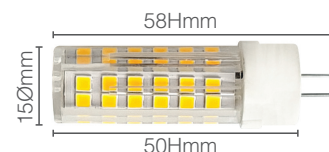

Coloured Lamp

GU5.3 MR16

Codes: | LEDGREEN12V5W80D
| LEDBLUE12V5W80D
| LEDRED12V5W80D

Product Code:	Watts:	Colour:	Beam Angle:	L70:	Dimensions (mm): (ex pins)	Dimensions (mm): (incl pins)
LEDGREEN12V5W80D	5W	Green	80°	30,000hrs	49Ø x 44H	51H
LEDBLUE12V5W80D	5W	Blue	80°	30,000hrs		
LEDRED12V5W80D	5W	Red	80°	30,000hrs		

Lamp

G4

Code: | LEDSMDG415W

Code: | LEDSMDG425W

Code: | LEDSMDG43W

Code: | LEDSMDG45W

Product Code:	Watts:	Lumens:	Kelvins:	Beam Angle:	Operating Temp:	L70:	Dimensions (mm): (ex pins)	Dimensions (mm): (incl pins)
LEDSMDG415W	1.5W	95lm	3000K	360°	-20°C > 40°C	25,000hrs	10Ø x 26H	37H
LEDSMDG425W	2.5W	160lm	3000K	360°	-20°C > 40°C	25,000hrs	12Ø x 27H	37H
LEDSMDG43W	3W	280lm	3000K	360°	-20°C > 40°C	25,000hrs	15Ø x 34H	42H
LEDSMDG45W	5W	450lm	3000K	360°	-20°C > 40°C	25,000hrs	15Ø x 50H	58H