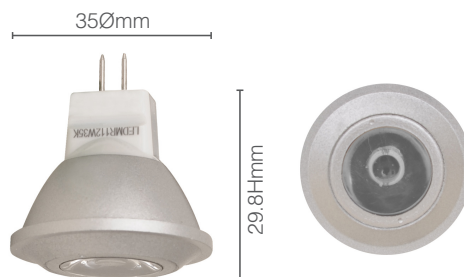

## Lamp R80

- Designed for use in open luminaires,
- Recommended 8hrs max per day

Codes: LEDR8012W3K  
LEDR809W4K

Product Code:	Watts:	Lumens:	Kelvins:	Beam Angle:	Power Factor:	Operating Temp:	L70:	Dimensions (mm): (ex pins)
LEDR8012W3K	12W	800lm	3000K	120°	>0.95	-30° > +50°C	30,000hrs	65Ø x 112H
LEDR809W4K	9W	810lm	4000K	120°	>0.95	-30° > +50°C	30,000hrs	

## Lamp GU5.3 MR11

Codes: LEDMR112W30K  
LEDMR112W35K

Product Code:	Watts:	Lumens:	Kelvins:	Beam Angle:	L70:	Dimensions (mm): (ex pins)
LEDMR112W30K	2W	150lm	3000K	60°	30,000hrs	35Ø x 29.8H
LEDMR112W35K	2W	150lm	3500K	60°	30,000hrs	