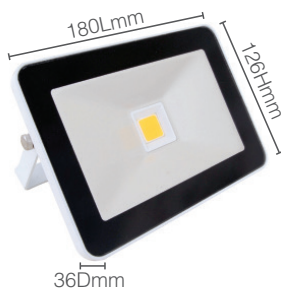

# Floodlight - Low Profile Non Sensor Range

- Application: Residential use
- Lower wattage floodlights, suitable for residential installations such as pathways, carports, garages, entertainment areas and gardens

Code: | LEDFLOOD10W4K-WH

Code: | LEDFLOOD20W4K-WH

Code: | LEDFLOOD30W4K-WH

Code: | LEDFLOOD10W4K-BLK

Code: | LEDFLOOD20W4K-BLK

Code: | LEDFLOOD30W4K-BLK

Material:		CRI:		Beam Angle:		Power Factor:	
Powder coated aluminium		> 75		120°		> 0.9	
Product Code:	Watts:	Lumens:	Kelvins:	Colour:	Dimensions (mm):		
LEDFLOOD10W4K-WH	10W	930lm	4000K	White	130L x 90W x 34D		
LEDFLOOD10W4K-BLK	10W	930lm	4000K	Black	130L x 90W x 34D		
LEDFLOOD20W4K-WH	20W	2000lm	4000K	White	180L x 126W x 36D		
LEDFLOOD20W4K-BLK	20W	2000lm	4000K	Black	180L x 126W x 36D		
LEDFLOOD30W4K-WH	30W	3000lm	4000K	White	210L x 147W x 37D		
LEDFLOOD30W4K-BLK	30W	3000lm	4000K	Black	210L x 147W x 37D		