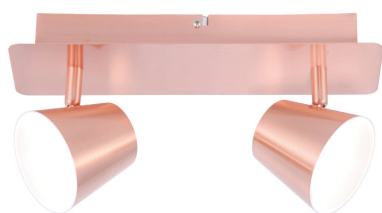

Glow - Spotlight Bar Range

- Application: Residential use
- Adjustable spotlight

Code: | GLOW-2-CO

Code: | GLOW-2-WH

Code: | GLOW-2-CH

Code: | GLOW-3-CO

Code: | GLOW-3-WH

Code: | GLOW-3-CH

Material:	Watts:	Lumens:	Kelvins:	CRI:	LED Life:
Iron & Acrylic	6W per head	320lm per head	3000K	> 80	20,000hrs
Product Code:	Type:	Bar size (mm):	Fixing Area (mm):	Colour:	
GLOW-2-CO	Double spotlight	80H x 300L x 35D	260L x 55W	Copper	
GLOW-2-WH	Double spotlight	80H x 300L x 35D	260L x 55W	White	
GLOW-2-CH	Double spotlight	80H x 300L x 35D	260L x 55W	Chrome	
GLOW-3-CO	Triple spotlight	80H x 300L x 35D	460L x 55W	Copper	
GLOW-3-WH	Triple spotlight	80H x 300L x 35D	460L x 55W	White	
GLOW-3-CH	Triple spotlight	80H x 300L x 35D	460L x 55W	Chrome	