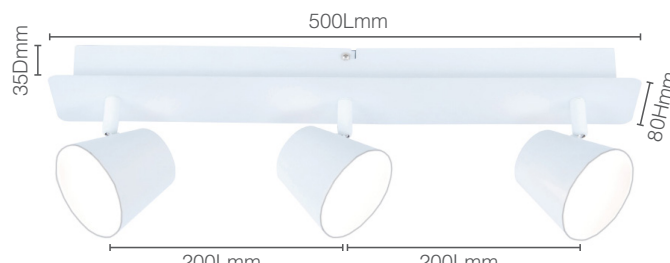

Glow - Spotlight Bar Range

- Application: Residential use
- Adjustable spotlight

Code: | GLOW-2-CO

Code: | GLOW-2-WH

Code: | GLOW-2-CH

Code: | GLOW-3-CO

Code: | GLOW-3-WH

Code: | GLOW-3-CH

Material:	Watts:	Lumens:	Kelvins:	CRI:	LED Life:
Iron & Acrylic	6W per head	320lm per head	3000K	> 80	20,000hrs
Product Code:	Type:	Bar size (mm):	Fixing Area (mm):	Colour:	
GLOW-2-CO	Double spotlight	80H x 300L x 35D	260L x 55W	Copper	
GLOW-2-WH	Double spotlight	80H x 300L x 35D	260L x 55W	White	
GLOW-2-CH	Double spotlight	80H x 300L x 35D	260L x 55W	Chrome	
GLOW-3-CO	Triple spotlight	80H x 300L x 35D	460L x 55W	Copper	
GLOW-3-WH	Triple spotlight	80H x 300L x 35D	460L x 55W	White	
GLOW-3-CH	Triple spotlight	80H x 300L x 35D	460L x 55W	Chrome	