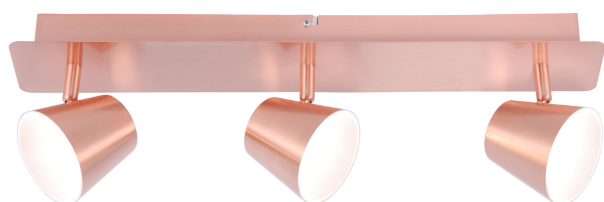

Glow - Spotlight Bar Range

- Application: Residential use
- Adjustable spotlight

Code: | GLOW-2-CO

Code: | GLOW-2-WH

Code: | GLOW-2-CH

Code: | GLOW-3-CO

Code: | GLOW-3-WH

Code: | GLOW-3-CH

Material:	Watts:	Lumens:	Kelvins:	CRI:	LED Life:
Iron & Acrylic	6W per head	320lm per head	3000K	> 80	20,000hrs
Product Code:	Type:	Bar size (mm):	Fixing Area (mm):	Colour:	
GLOW-2-CO	Double spotlight	80H x 300L x 35D	260L x 55W	Copper	
GLOW-2-WH	Double spotlight	80H x 300L x 35D	260L x 55W	White	
GLOW-2-CH	Double spotlight	80H x 300L x 35D	260L x 55W	Chrome	
GLOW-3-CO	Triple spotlight	80H x 300L x 35D	460L x 55W	Copper	
GLOW-3-WH	Triple spotlight	80H x 300L x 35D	460L x 55W	White	
GLOW-3-CH	Triple spotlight	80H x 300L x 35D	460L x 55W	Chrome	