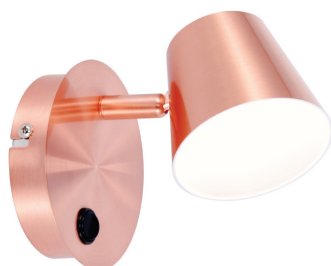

# Glow - Spotlight Single Range

- Application: Residential use
- Adjustable spotlight

## Without Switch

Code: | GLOW-1-CO

Code: | GLOW-1-WH

Code: | GLOW-1-CH

## With Switch

Code: | GLOW-1S-CO

Code: | GLOW-1S-WH

Code: | GLOW-1S-CH

Material:	Fixing area (mm):	Spotlight (mm):	Bar size (mm):	CRI:	LED Life:
Iron & Acrylic	96Ø	150H x 70W x 55Ø	110H x 25D	> 80	20,000hrs
Product Code:	Type:	Watts:	Lumens:	Kelvins:	Colour:
GLOW-1-CO	Single spotlight	6W	320lm	3000K	Copper
GLOW-1-WH	Single spotlight	6W	320lm	3000K	White
GLOW-1-CH	Single spotlight	6W	320lm	3000K	Chrome
GLOW-1S-CO	Single spotlight (with switch)	6W	320lm	3000K	Copper
GLOW-1S-WH	Single spotlight (with switch)	6W	320lm	3000K	White
GLOW-1S-CH	Single spotlight (with switch)	6W	320lm	3000K	Chrome