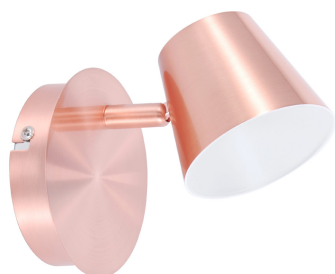

# Glow - Spotlight Single Range

- Application: Residential use
- Adjustable spotlight

## Without Switch

Code: | GLOW-1-CO

Code: | GLOW-1-WH

Code: | GLOW-1-CH

## With Switch

Code: | GLOW-1S-CO

Code: | GLOW-1S-WH

Code: | GLOW-1S-CH

Material:	Fixing area (mm):	Spotlight (mm):	Bar size (mm):	CRI:	LED Life:
Iron & Acrylic	96Ø	150H x 70W x 55Ø	110H x 25D	> 80	20,000hrs
Product Code:	Type:	Watts:	Lumens:	Kelvins:	Colour:
GLOW-1-CO	Single spotlight	6W	320lm	3000K	Copper
GLOW-1-WH	Single spotlight	6W	320lm	3000K	White
GLOW-1-CH	Single spotlight	6W	320lm	3000K	Chrome
GLOW-1S-CO	Single spotlight (with switch)	6W	320lm	3000K	Copper
GLOW-1S-WH	Single spotlight (with switch)	6W	320lm	3000K	White
GLOW-1S-CH	Single spotlight (with switch)	6W	320lm	3000K	Chrome