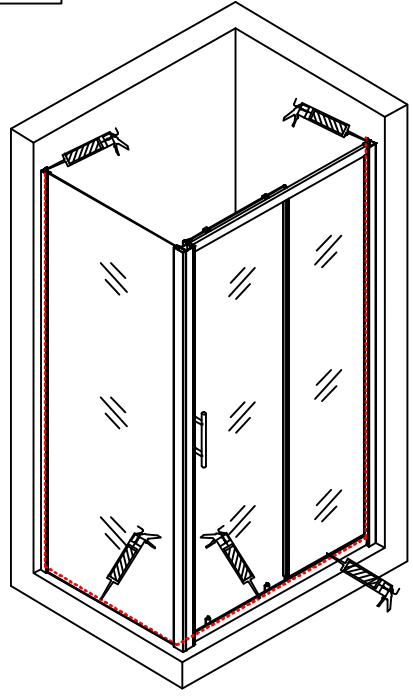

L-9

9.1

9.2

9.3

9.4

R-9

9.1

9.2

9.3

9.4

L-10

R-10

ELEGANT Sliding Shower Enclosure with Side Panel:
Please scan the QR code to get the installation video.
If the QR code is invalid, please search for the title in Youtube
ELEGANT Sliding Shower Enclosure with Side Panel (FSL+SP)