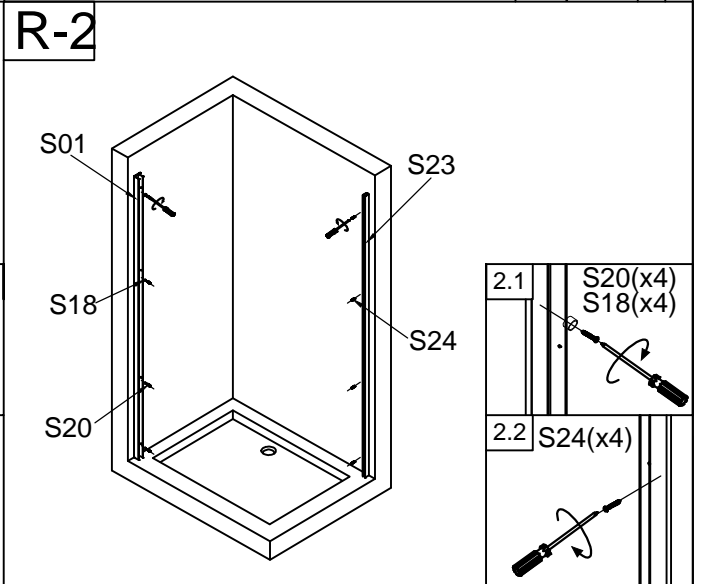

ELEGANT Sliding Shower Enclosure:

Please scan the QR code to get the installation video.

If the QR code is invalid, please search for the title in Youtube

ELEGANT Sliding Shower Enclosure (FSL)

FSL Series+Side panel

Edit:16.03

S01 The holes on here x1	S04 10 ST4 x17	S05 x2	S06 x2	S08 x2	S10 L=1766 x1	S11 L=1833 x1
S13 x2	S14 x1	S15 x1	S16 The holes in the middle x1	S17 x1	S18 x13	S19 x8
S20 30 ST4 x12	S21 x2	S23 x1	S24 30 ST4 x4	S25 x1	S26 x2	
S27 x1	S28 x2	S29 x1	S30 x2			