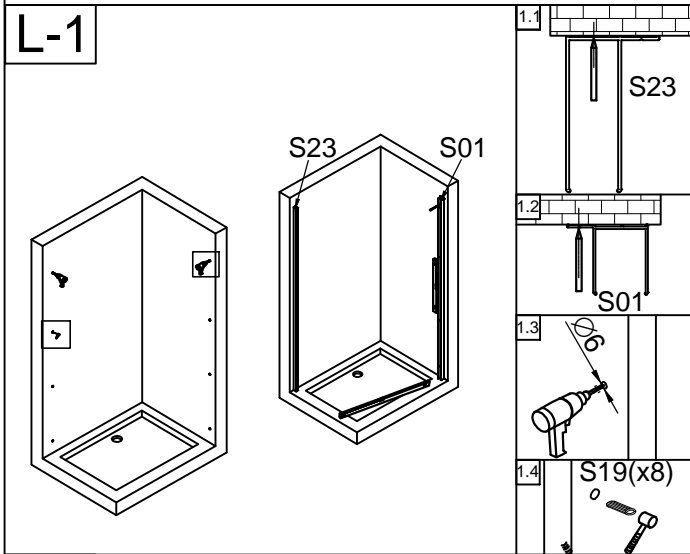

ELEGANT Sliding Shower Enclosure:

Please scan the QR code to get the installation video.

If the QR code is invalid, please search for the title in Youtube

ELEGANT Sliding Shower Enclosure (FSL)

FSL Series+Side panel

Edit:16.03

S01 The holes on here x1	S04 10 ST4 x17	S05 x2	S06 x2	S08 x2	S10 L=1766 x1	S11 L=1833 x1
S13 x2	S14 x1	S15 x1	S16 The holes in the middle x1	S17 x1	S18 x13	S19 x8
S20 30 ST4 x12	S21 x2	S23 x1	S24 30 ST4 x4	S25 x1	S26 x2	
S27 x1	S28 x2	S29 x1	S30 x2			