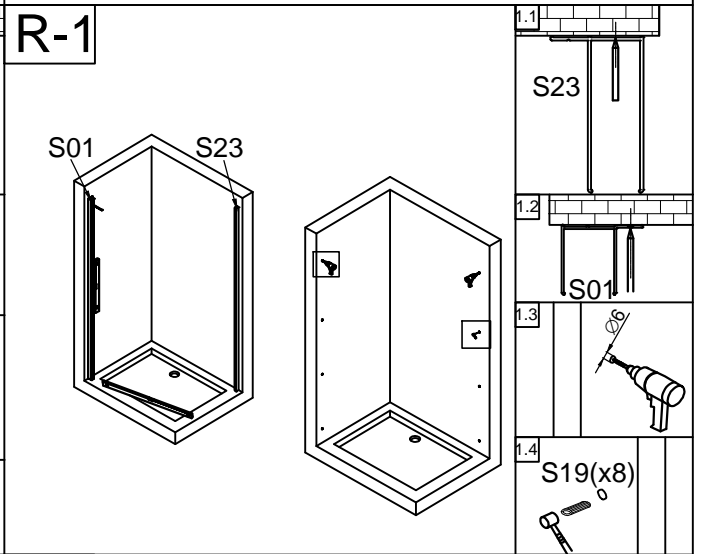

ELEGANT Sliding Shower Enclosure:

Please scan the QR code to get the installation video.

If the QR code is invalid, please search for the title in Youtube

ELEGANT Sliding Shower Enclosure (FSL)

FSL Series+Side panel

Edit:16.03

S01 The holes on here x1	S04 10 ST4 x17	S05 x2	S06 x2	S08 x2	S10 L=1766 x1	S11 L=1833 x1
S13 x2	S14 x1	S15 x1	S16 The holes in the middle x1	S17 x1	S18 x13	S19 x8
S20 30 ST4 x12	S21 x2	S23 x1	S24 30 ST4 x4	S25 x1	S26 x2	
S27 x1	S28 x2	S29 x1	S30 x2			