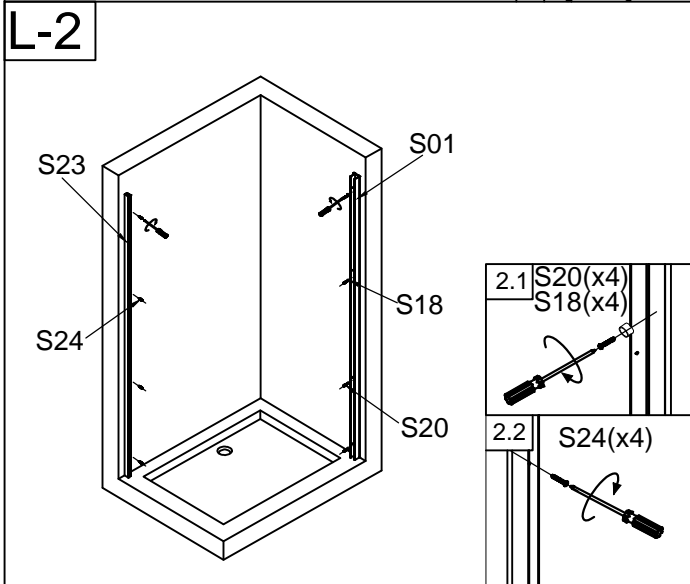

ELEGANT Sliding Shower Enclosure:

Please scan the QR code to get the installation video.

If the QR code is invalid, please search for the title in Youtube

ELEGANT Sliding Shower Enclosure (FSL)

FSL Series+Side panel

Edit:16.03

S01 The holes on here x1	S04 10 ST4 x17	S05 x2	S06 x2	S08 x2	S10 L=1766 x1	S11 L=1833 x1
S13 x2	S14 x1	S15 x1	S16 The holes in the middle x1	S17 x1	S18 x13	S19 x8
S20 30 ST4 x12	S21 x2	S23 x1	S24 30 ST4 x4	S25 x1	S26 x2	
S27 x1	S28 x2	S29 x1	S30 x2			