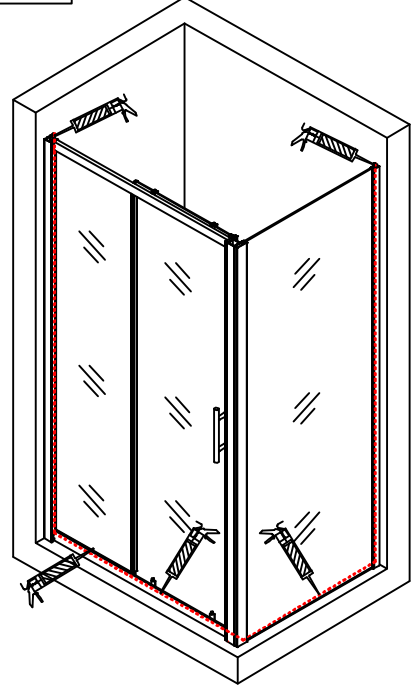

9.3

9.4

L-10

R-10

ELEGANT Sliding Shower Enclosure with Side Panel:
Please scan the QR code to get the installation video.
If the QR code is invalid, please search for the title in Youtube
ELEGANT Sliding Shower Enclosure with Side Panel (FSL+SP)