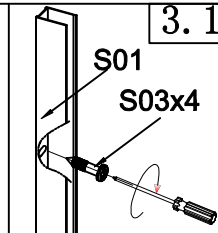

TOOLS REQUIRED

DESCRIPTION	PART IMAGE	DESCRIPTION	PART IMAGE
Tape measure		Drill	
Spirit level		Flat-head Screwdriver	
Pencil		Cross head Screwdriver	
Ø6mm Drill bit		Hammer	
Ø3mm Drill bit		Silicone Sealant	

1

2

2.1

Ø6mm

2.2

S02x4

3

3.1

S01

S03x4

4

4.1

S01

S07

5**6****7****8****9**

The product should be installed on shower tray or bathtub which have waterproof edge, and after the installation of the product to ensure that no water outside.