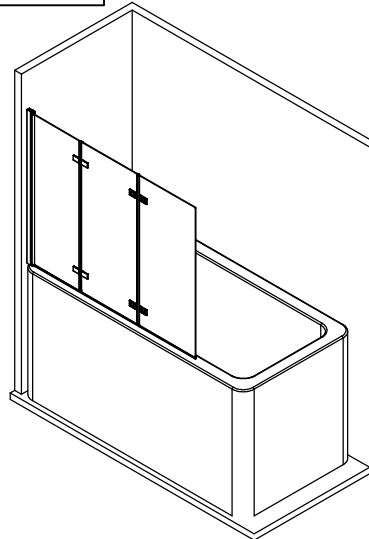

Note: Safety glass can not be re-worked.

- Please read these instructions carefully before start of installation.
- Special care should be taken when drilling walls to avoid hidden pipes or electrical cables.
- Note: this product is heavy and required two persons install.

S01

S03x4

4

4.1

S01

S07

5**6****7****8****9**

The product should be installed on shower tray or bathtub which have waterproof edge, and after the installation of the product to ensure that no water outside.