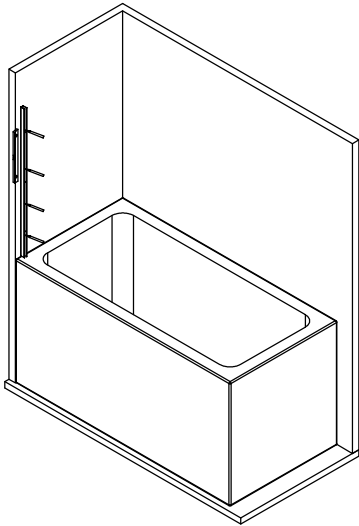

1

2

2.1

Ø6mm

2.2

S02x4

3

3.1

S01

S03x4

4

4.1

S01

S07