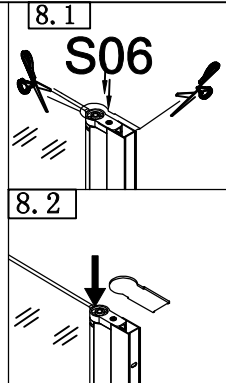

TOOLS REQUIRED

DESCRIPTION	PART IMAGE	DESCRIPTION	PART IMAGE
Tape measure		Drill	
Spirit level		Flat-head Screwdriver	
Pencil		Cross head Screwdriver	
Ø6mm Drill bit		Hammer	
Ø3mm Drill bit		Silicone Sealant	

1

2

2.1

Ø6mm

2.2

S02x4

3

3.1

S01

S03x4

4

4.1

S01

S07

5**6****7****8****9**

The product should be installed on shower tray or bathtub which have waterproof edge, and after the installation of the product to ensure that no water outside.