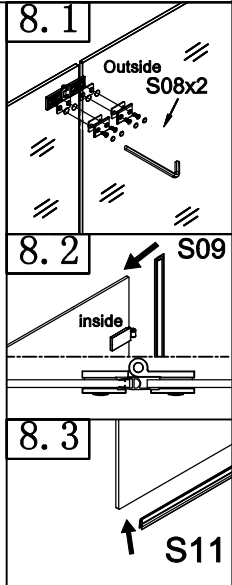

TOOLS REQUIRED

DESCRIPTION	PART IMAGE	DESCRIPTION	PART IMAGE
Tape measure		Drill	
Spirit level		Flat-head Screwdriver	
Pencil		Cross head Screwdriver	
Ø6mm Drill bit		Hammer	
Ø3mm Drill bit		Silicone Sealant	

<p>S02</p>  <p>4x</p>	<p>S03</p>  <p>30 ST4</p> <p>4x</p>	<p>S04</p>  <p>3x</p>	<p>S05</p>  <p>10 ST4</p> <p>3x</p>	<p>S06</p>  <p>1x</p>
<p>S08</p>  <p>4set</p>	<p>S09</p>  <p>2x</p>	<p>S11</p>  <p>3x</p>		

1

2

2.1

Ø6mm

2.2

S02x4

3

3.1

S01

S03x4

4

4.1

S01

S07

5**6****7****8****9**

The product should be installed on shower tray or bathtub which have waterproof edge, and after the installation of the product to ensure that no water outside.