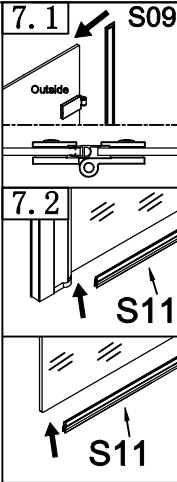

TOOLS REQUIRED

DESCRIPTION	PART IMAGE	DESCRIPTION	PART IMAGE
Tape measure		Drill	
Spirit level		Flat-head Screwdriver	
Pencil		Cross head Screwdriver	
Ø6mm Drill bit		Hammer	
Ø3mm Drill bit		Silicone Sealant	

<p>S02</p>  <p>4x</p>	<p>S03</p>  <p>30 ST4</p> <p>4x</p>	<p>S04</p>  <p>3x</p>	<p>S05</p>  <p>10 ST4</p> <p>3x</p>	<p>S06</p>  <p>1x</p>
<p>S08</p>  <p>4set</p>	<p>S09</p>  <p>2x</p>	<p>S11</p>  <p>3x</p>		

1

2

2.1

Ø6mm

2.2

S02x4

3

3.1

S01

S03x4

4

4.1

S01

S07

5**6****7****8****9**

The product should be installed on shower tray or bathtub which have waterproof edge, and after the installation of the product to ensure that no water outside.