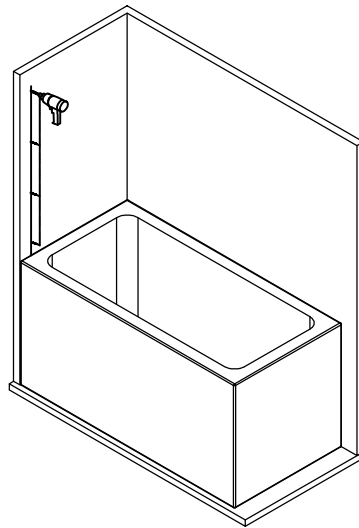

1

2

2.1

Ø6mm

2.2

S02x4

3

3.1

S01

S03x4

4

4.1

S01

S07