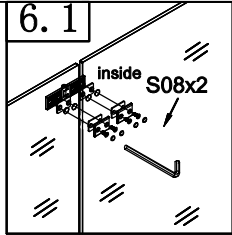

Note: Safety glass can not be re-worked.

- Please read these instructions carefully before start of installation.
- Special care should be taken when drilling walls to avoid hidden pipes or electrical cables.
- Note: this product is heavy and required two persons install.

TOOLS REQUIRED

DESCRIPTION	PART IMAGE	DESCRIPTION	PART IMAGE
Tape measure		Drill	
Spirit level		Flat-head Screwdriver	
Pencil		Cross head Screwdriver	
Ø6mm Drill bit		Hammer	
Ø3mm Drill bit		Silicone Sealant	

S01

S03x4

4

4.1

S01

S07

5**6****7****8****9**

The product should be installed on shower tray or bathtub which have waterproof edge, and after the installation of the product to ensure that no water outside.