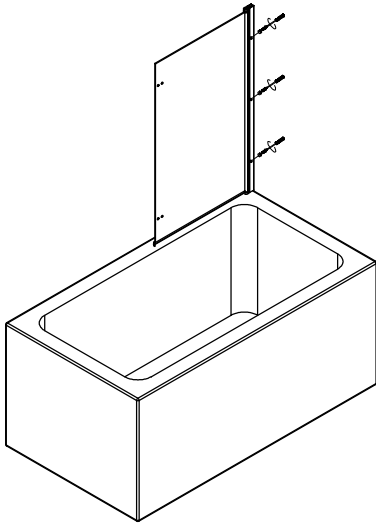

TOOLS REQUIRED

DESCRIPTION	PART IMAGE	DESCRIPTION	PART IMAGE
Tape measure		Drill	
Spirit level		Flat-head Screwdriver	
Pencil		Cross head Screwdriver	
Ø6mm Drill bit		Hammer	
Ø3mm Drill bit		Silicone Sealant	

1

2

2.1

Ø6mm

2.2

S02x4

3

3.1

S01

S03x4

4

4.1

S01

S07

5**6****7****8****9**

The product should be installed on shower tray or bathtub which have waterproof edge, and after the installation of the product to ensure that no water outside.