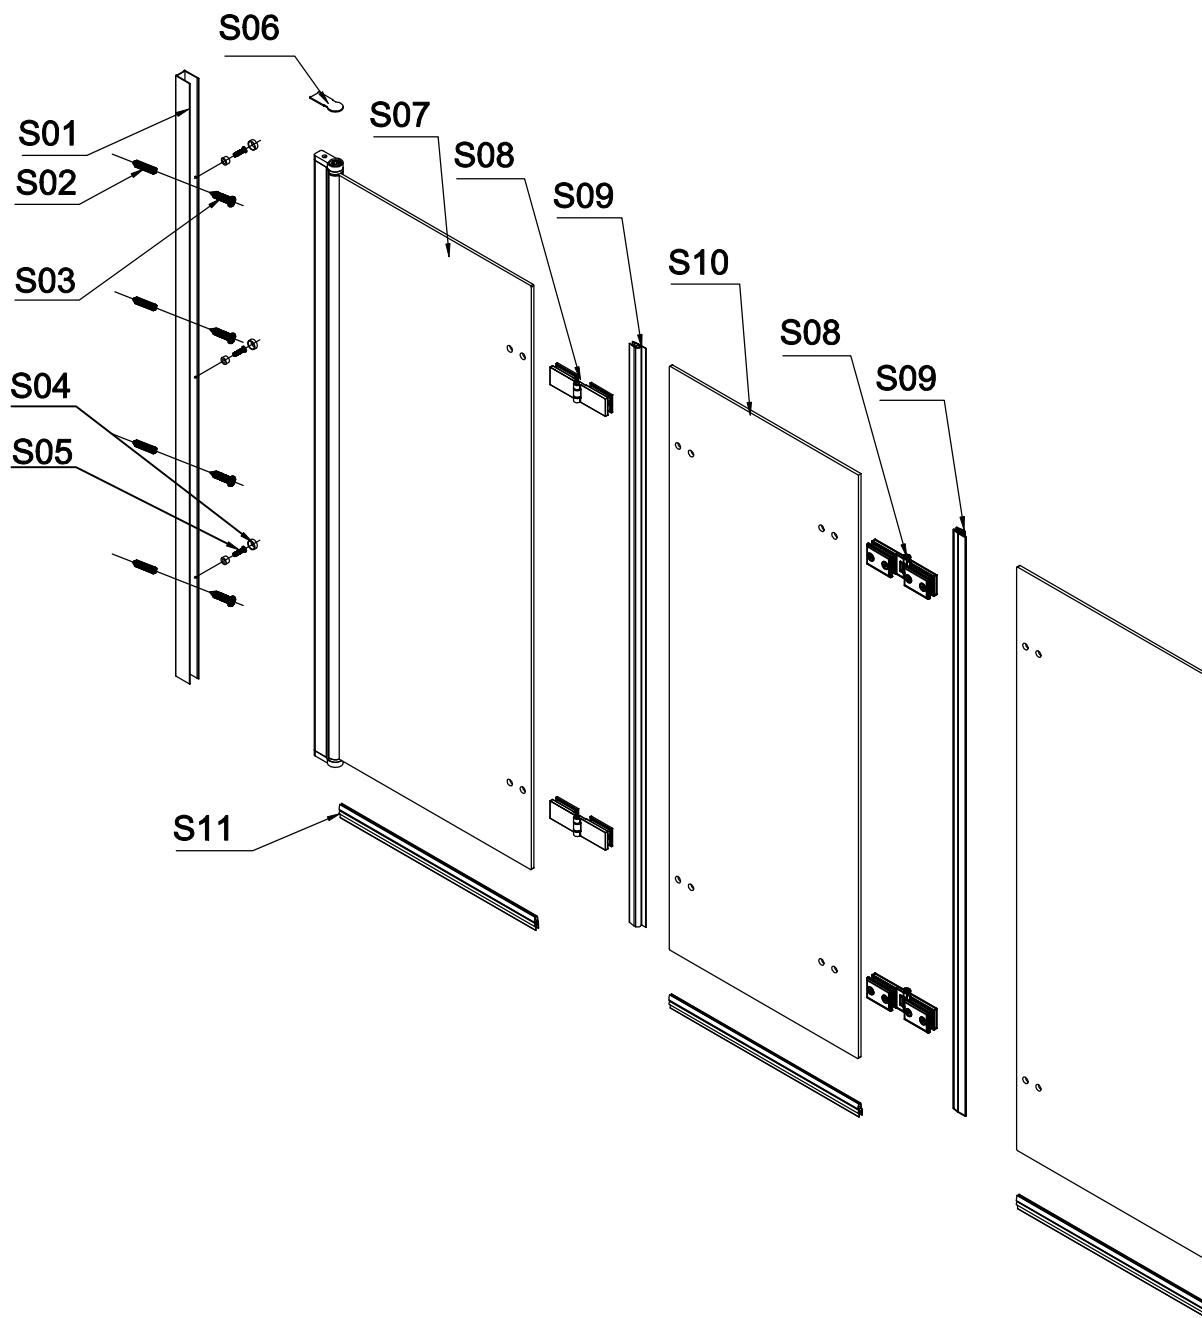

Note: Safety glass can not be re-worked.

- Please read these instructions carefully before start of installation.
- Special care should be taken when drilling walls to avoid hidden pipes or electrical cables.
- Note: this product is heavy and required two persons install.

TOOLS REQUIRED

DESCRIPTION	PART IMAGE	DESCRIPTION	PART IMAGE
Tape measure		Drill	
Spirit level		Flat-head Screwdriver	
Pencil		Cross head Screwdriver	
Ø6mm Drill bit		Hammer	
Ø3mm Drill bit		Silicone Sealant	