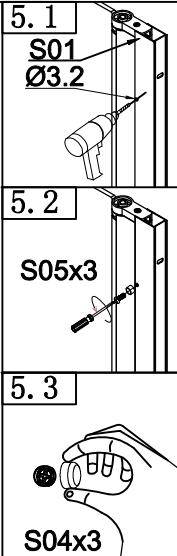

TOOLS REQUIRED

DESCRIPTION	PART IMAGE	DESCRIPTION	PART IMAGE
Tape measure		Drill	
Spirit level		Flat-head Screwdriver	
Pencil		Cross head Screwdriver	
Ø6mm Drill bit		Hammer	
Ø3mm Drill bit		Silicone Sealant	

<p>S02</p>  <p>4x</p>	<p>S03</p>  <p>30 ST4</p> <p>4x</p>	<p>S04</p>  <p>3x</p>	<p>S05</p>  <p>10 ST4</p> <p>3x</p>	<p>S06</p>  <p>1x</p>
<p>S08</p>  <p>4set</p>	<p>S09</p>  <p>2x</p>	<p>S11</p>  <p>3x</p>		

1

2

2.1

Ø6mm

2.2

S02x4

3

3.1

S01

S03x4

4

4.1

S01

S07

5**6****7****8****9**

The product should be installed on shower tray or bathtub which have waterproof edge, and after the installation of the product to ensure that no water outside.