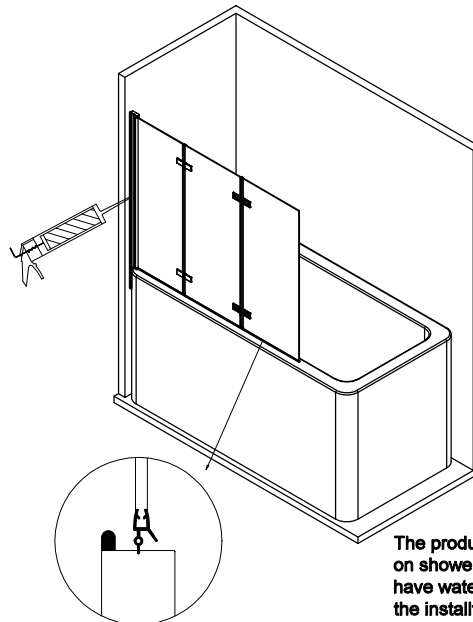

Note: Safety glass can not be re-worked.

- Please read these instructions carefully before start of installation.
- Special care should be taken when drilling walls to avoid hidden pipes or electrical cables.
- Note: this product is heavy and required two persons install.

S01

S03x4

4

4.1

S01

S07

5**6****7****8****9**

The product should be installed on shower tray or bathtub which have waterproof edge, and after the installation of the product to ensure that no water outside.