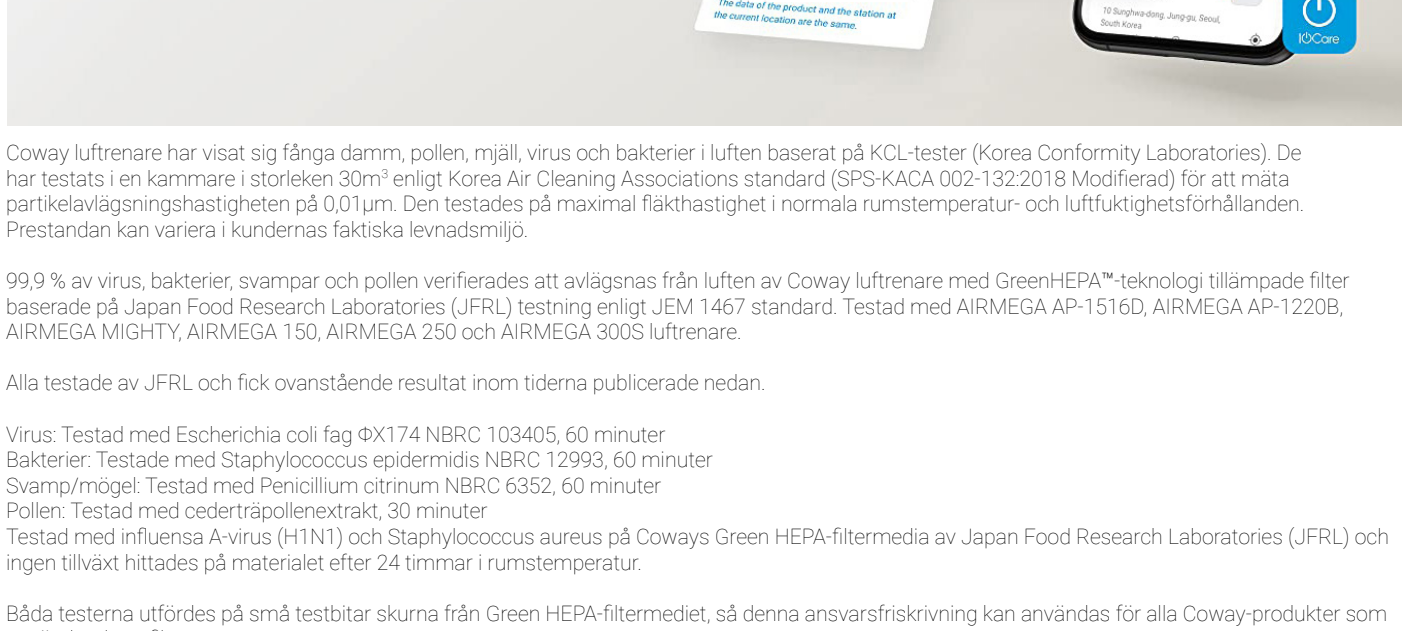

Sleep Mode

On sleep mode, Airmega 250S purifies at lower speed providing lowest noise level of 22dB.

22dB Sleep Mode

10dB Normal Breathing, 22dB Airmega 250S, 30dB Normal Conversation, 60dB Air Conditioner

Touch once Air Quality Indicator Light turns off
Touch twice All lights turn off