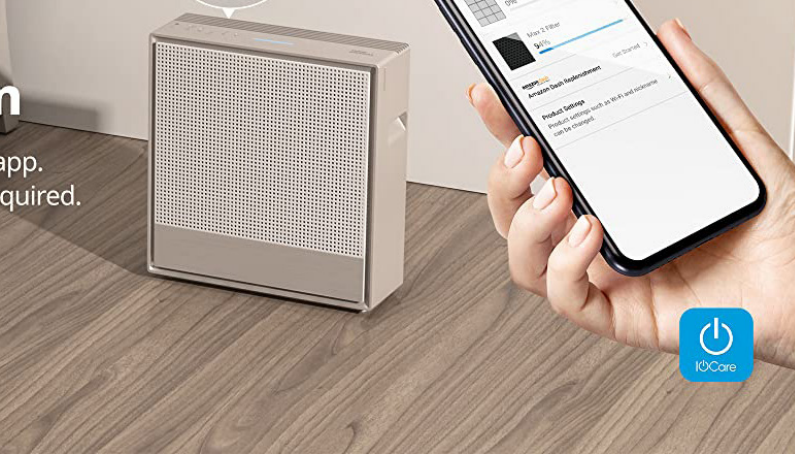

Scheduler

Set up scheduling for your air purifier usage to run at times that are most convenient for you.

1 / 4 / 8 hr
Schedule the unit to purify for 1, 4 or 8 hours of use.