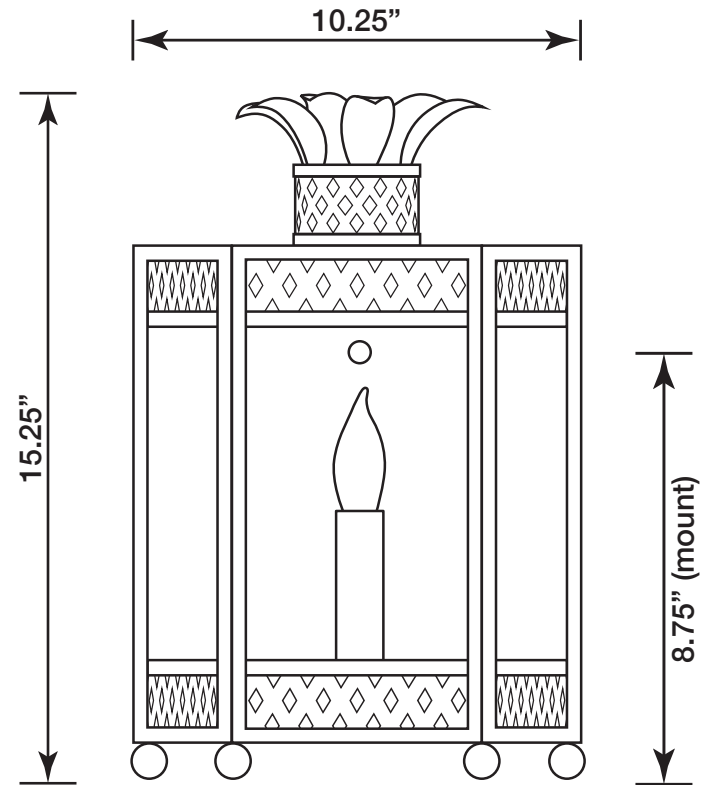

THE SARAFINA LANTERN SCONCE

COLEEN
AND
COMPANY

310.606.2050
ColeenandCompany.com

- Handcrafted and finished by artisans in Los Angeles, CA
- Lead time 6 to 8 weeks
- UL Rated 

- Standard Size: 10.25"W, 15.25"H, 5.25"D
- Socket: Candleabra base
- Wattage: Max 40 Watts each socket