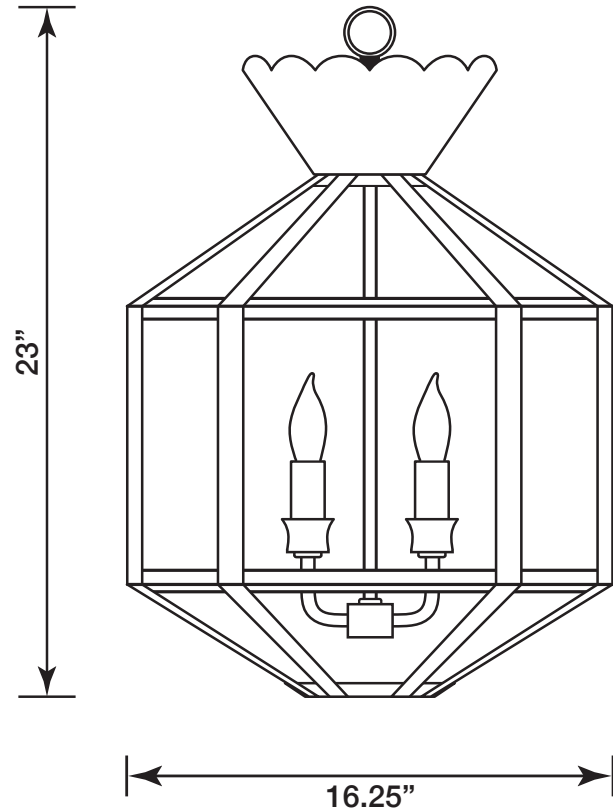

THE VIVIENNE LANTERN

COLEEN
AND
COMPANY

310.606.2050
info@coleenandcompany.com
ColeenAndCompany.com

- Handcrafted and finished by artisans in Los Angeles, CA
- Lead time: Please inquire
- UL Rated 

- Standard Size: 16.25" w x 14" d x 23" h (height to top of loop)
- Sockets: 4x Candelabra base
- Wattage: Max 60 Watts each socket

- Ships standard with 36" of solid brass chain and a 5" dia. canopy
- Available in any custom color +10%, and custom size (email for quote)
- Nickel hardware +20% (includes any custom color)