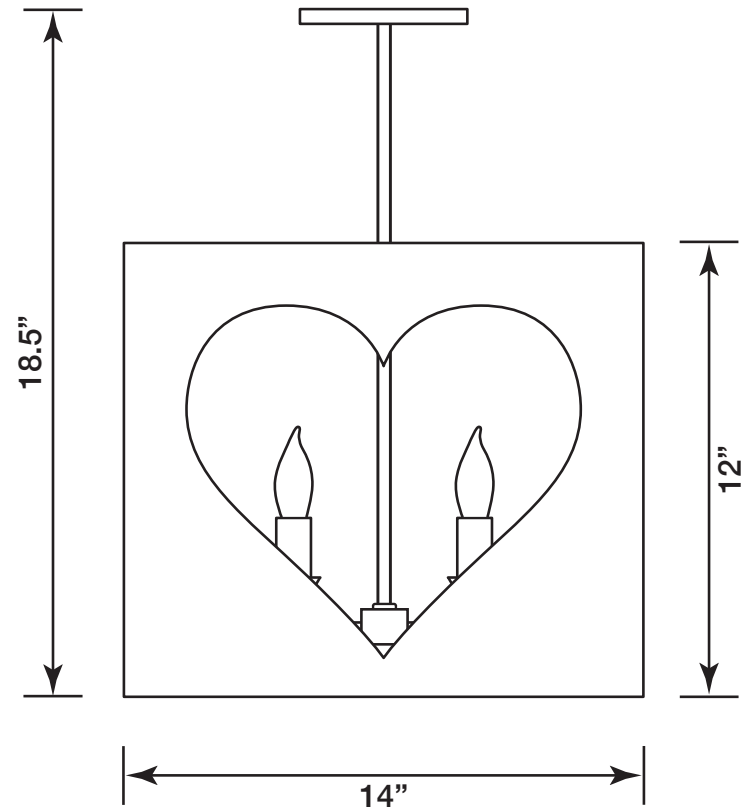

VALENTINA SEMI FLUSH

COLEEN
AND
COMPANY

310.606.2050
info@coleenandcompany.com
ColeenAndCompany.com

- Handcrafted and finished by artisans in Los Angeles, CA
- Lead time: Please inquire
- UL Rated 

- Standard Size:
14" w x 14" d x 12" h,
total height: 18.5" h
- Sockets: 4x Candelabra base
- Wattage: Max 60 Watts
each socket

- Glossy finish standard
- Includes a 5" dia. canopy
- Available in any custom color +10%,
and custom size (email for quote)
- Nickel hardware +20%
(includes any custom color)