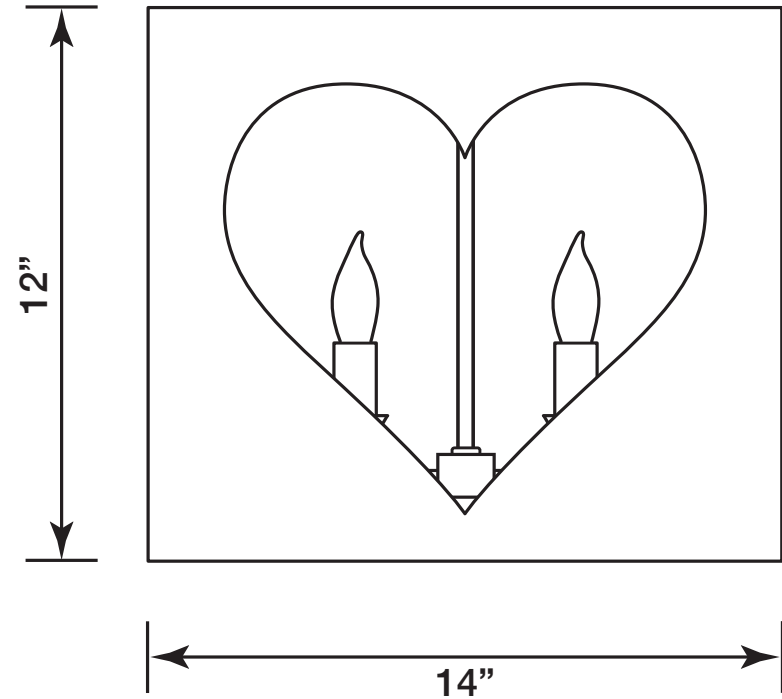

VALENTINA FLUSH MOUNT

COLEEN
AND
COMPANY

310.606.2050

info@coleenandcompany.com
ColeenAndCompany.com

- Handcrafted and finished by artisans in Los Angeles, CA
- Lead time: Please inquire
- UL Rated 

- Standard Size:
14" w x 14" d x 12" h
- Sockets: 4x Candelabra base
- Wattage: Max 40 Watts
each socket