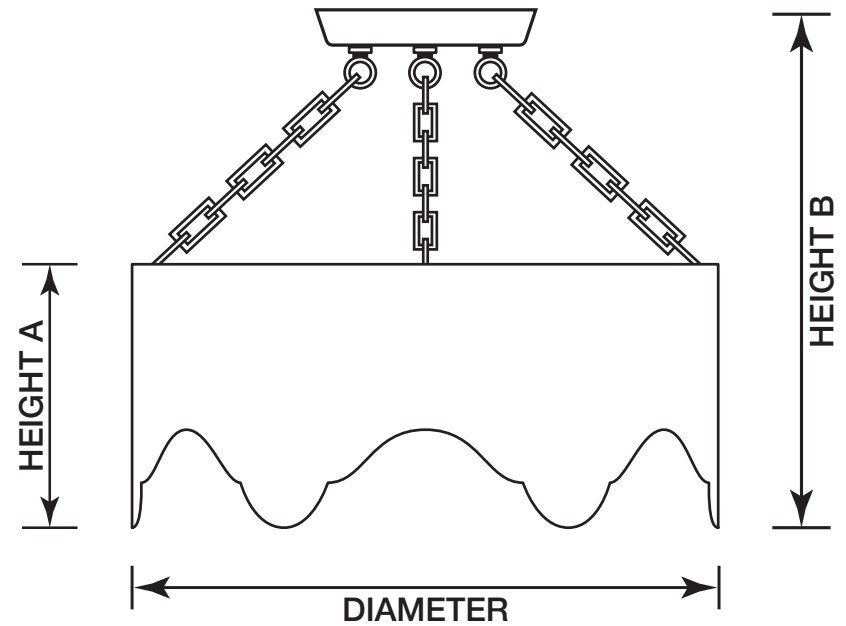

THE TOLE TENT SEMI FLUSH

COLEEN
AND
COMPANY

310.606.2050

info@coleenandcompany.com
ColeenAndCompany.com

- Handcrafted and finished by artisans in Los Angeles, CA
- Lead time: Please inquire
- UL Rated 

- Available in 3 Sizes:
 - Small: 12" dia., A: 5", B: 12.5"
 - Med: 15" dia., A: 5", B: 12.5"
 - Large: 18" dia., A: 6", B: 14.5"
- Socket: 3 X Candelabra base
- Wattage: Max 40 Watts each socket

- Includes a 5" dia. canopy
- Available in any custom color + 10%
- Nickel hardware +20% (includes any custom color)