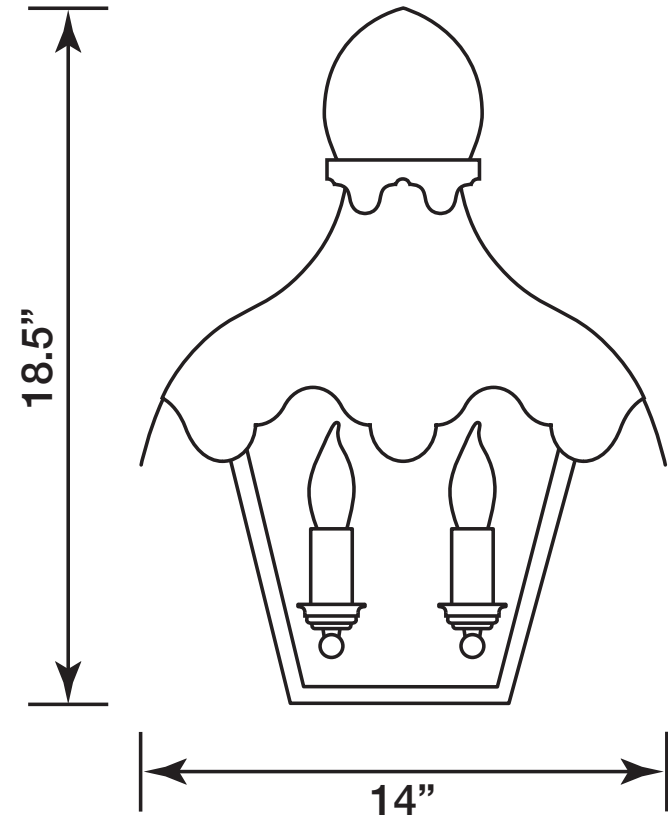

TOLE TENT LANTERN SCONCE

COLEEN
AND
COMPANY

310.606.2050
info@coleenandcompany.com
ColeenAndCompany.com

- Handcrafted and finished by artisans in Los Angeles, CA
- Lead time: Please inquire
- UL Rated 

- Standard Size:
14" w x 18.5" h x 9" d
Mounting hole height: 8"
- Socket: 2x Candelabra base
- Wattage: Max 40 Watts
each socket