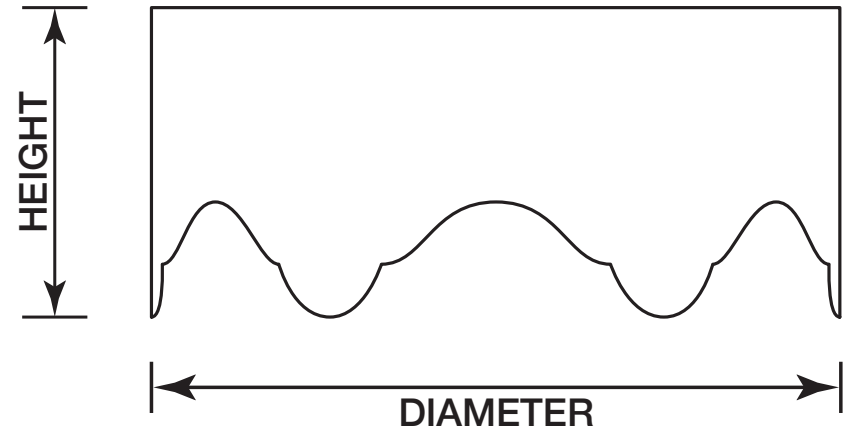

THE TOLE TENT FLUSH MOUNT

COLEEN
AND
COMPANY

310.606.2050

info@coleenandcompany.com
ColeenAndCompany.com

- Handcrafted and finished by artisans in Los Angeles, CA
- Lead time: Please inquire
- UL Rated

- Available in 3 Sizes:
  Small: 12" dia., 5" high
  Med: 15" dia., 5" high
  Large: 18" dia., 6" high
- Socket: 3 X Candelabra base
- Wattage: Max 40 Watts each socket

- Available in any custom color + 10%
- Nickel hardware +20%
  (includes any custom color)