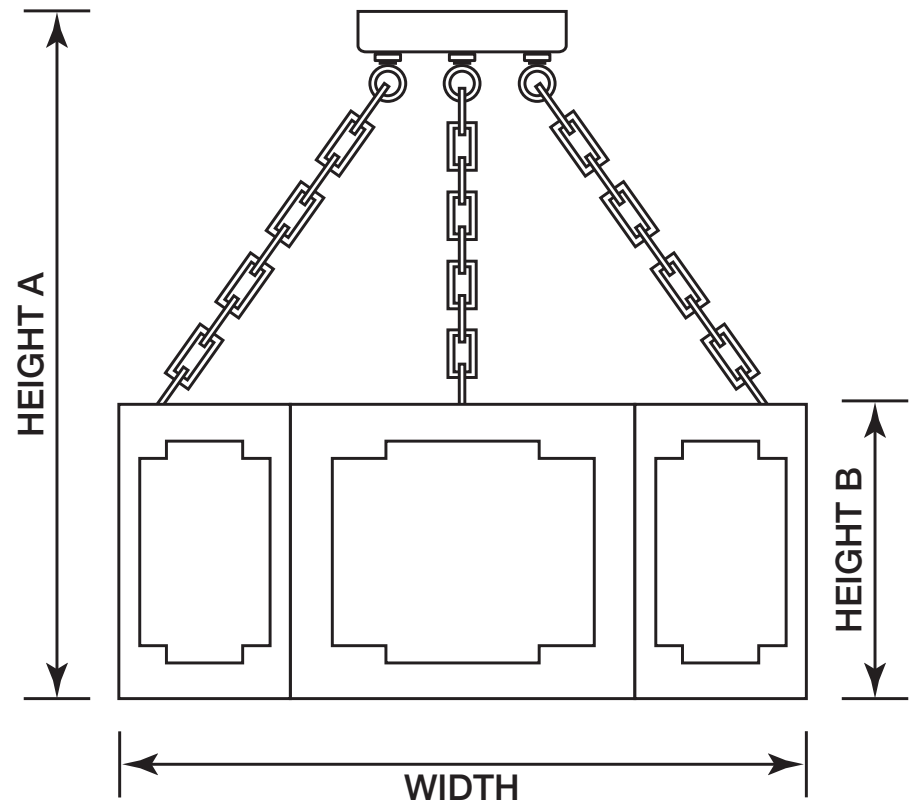

TAYLOR SEMI FLUSH

COLEEN
AND
COMPANY

310.606.2050
info@coleenandcompany.com
ColeenAndCompany.com

- Handcrafted and finished by artisans in Los Angeles, CA
- Lead time: Please inquire
- UL Rated 

- Available in 3 sizes:
Small: 14" w x 12" d x 14" hA, 6" hB
Med: 17" w x 14.5" d x 15.25" hA, 6.5" hB
Large: 20" w x 17.25" d x 18" hA, 7.5" hB
- Sockets: 3x Candelabra base
- Wattage: Max 60 Watts each socket

- Includes a 5" dia. canopy
- Choice of satin or glossy & without or without trim
- Available in any custom color +10%, and custom size (email for quote)
- Nickel hardware +20% (includes any custom color)