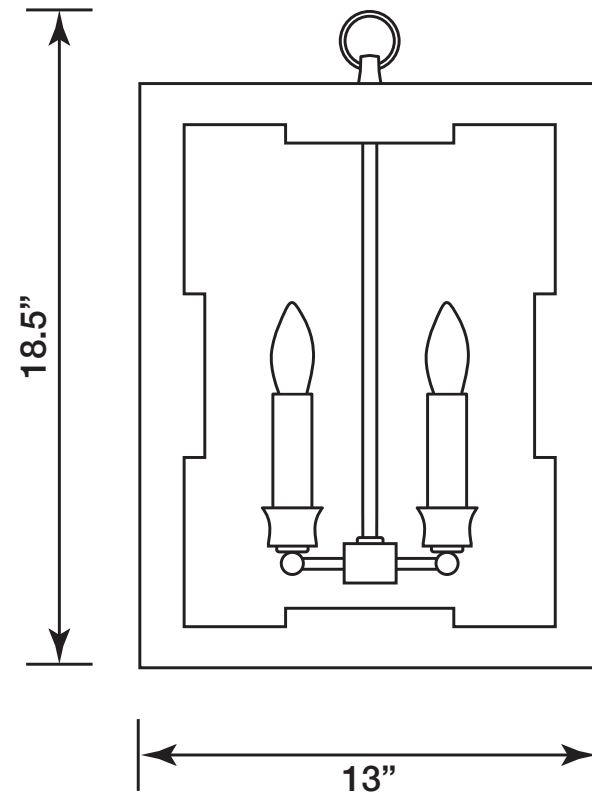

TAYLOR LANTERN

COLEEN
AND
COMPANY

310.606.2050
info@coleenandcompany.com
ColeenAndCompany.com

- Handcrafted and finished by artisans in Los Angeles, CA
- Lead time: Please inquire
- UL Rated 

- Standard Size: 13" w x 13" d x 18.5" h
- Sockets: 4x Candelabra base
- Wattage: Max 60 Watts each socket
- Glossy finish standard

- Ships standard with 36" of solid brass chain and a 5" dia. canopy
- Available in any custom color +10%, and custom size (email for quote)
- Nickel hardware +20% (includes any custom color)