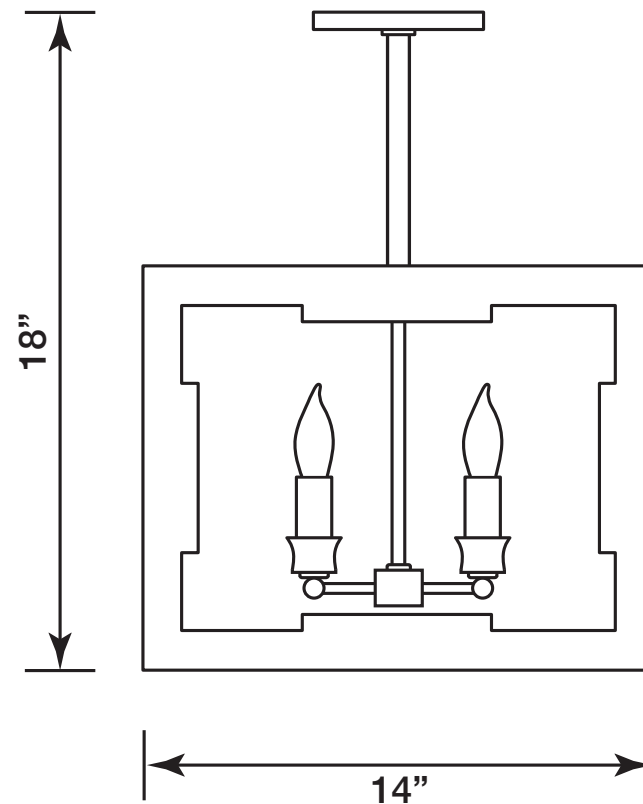

TAYLOR LANTERN SEMI FLUSH

COLEEN
AND
COMPANY

310.606.2050
info@coleenandcompany.com
ColeenAndCompany.com

- Handcrafted and finished by artisans in Los Angeles, CA
- Lead time: Please inquire
- UL Rated 

- Standard Size: 14" w x 14" d x 18" h
- Sockets: 4x Candelabra base
- Wattage: Max 60 Watts each socket
- Includes a 5" dia. canopy