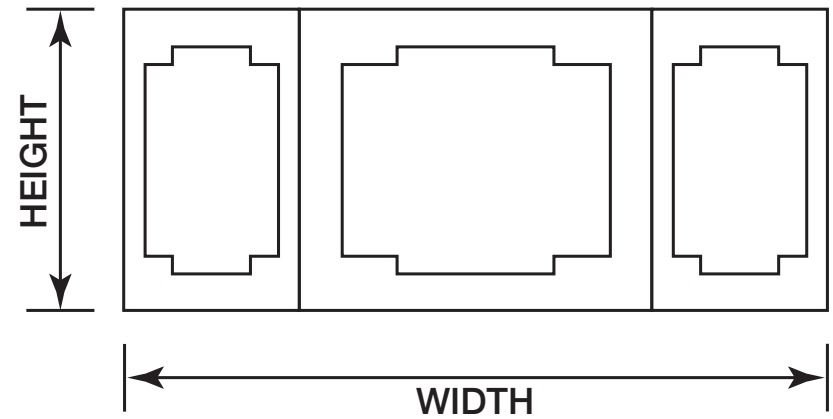

TAYLOR FLUSH MOUNT

COLEEN
AND
COMPANY

310.606.2050
info@coleenandcompany.com
ColeenAndCompany.com

- Handcrafted and finished by artisans in Los Angeles, CA
- Lead time: Please inquire
- UL Rated 

- Available in 3 sizes:
Small: 14" w x 12" d x 6" h
Medium: 17" w x 15" d x 6.5" h
Large: 20" w x 17.25" d x 7.5" h
- Sockets: 3x Candelabra base
- Wattage: Max 40 Watts each socket