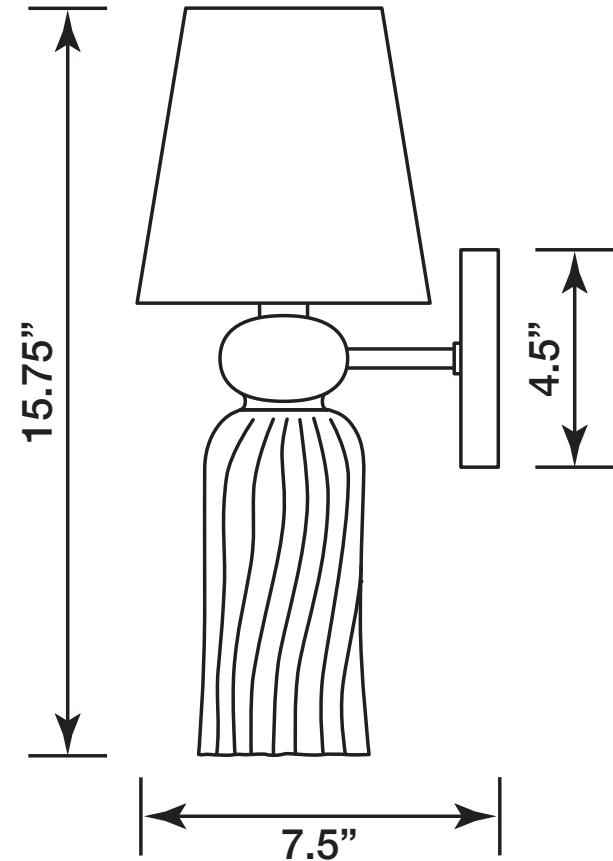

TASSEL SCONCE

COLEEN
AND
COMPANY

310.606.2050
info@coleenandcompany.com
ColeenAndCompany.com

- Handcrafted and finished by artisans in Los Angeles, CA
- Lead time: Please inquire
- UL Rated

- Standard Size: 15.75”h x 7.5”d, back plate 4.5” dia
  Tassel: 9”h x 4” dia.
- Sockets: Candelabra base
- Wattage: Max 60 Watts each socket

- Glossy finish standard
- Ships standard with hardback 4” top dia. x 6” bottom dia. x 6”h linen shade.
- Available in any custom color +10%
- Nickel hardware +20% (includes any custom color)