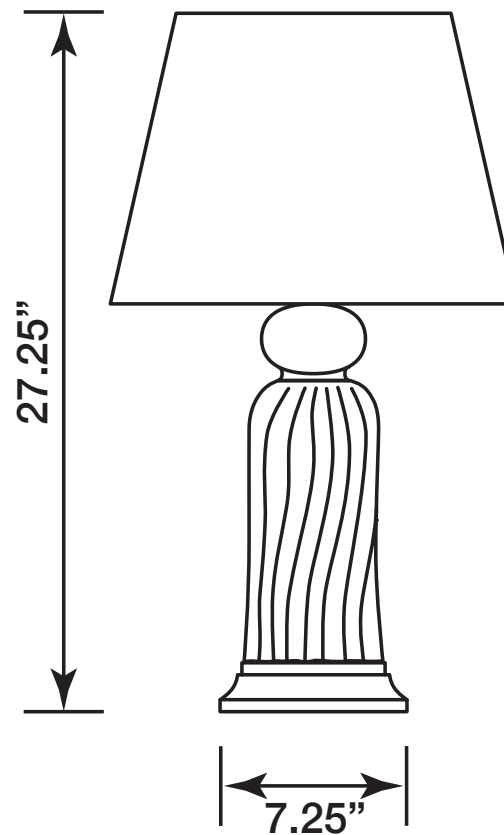

TASSEL LAMP

COLEEN
AND
COMPANY

310.606.2050
info@coleenandcompany.com
ColeenAndCompany.com

- Handcrafted and finished by artisans in Los Angeles, CA
- Lead time: Please inquire
- UL Rated 

- Standard Size:
7.75" diameter base,
27.25"h with shade,
20"h to top of socket
- Socket: Single standard bulb
- Wattage: Max 60 Watts