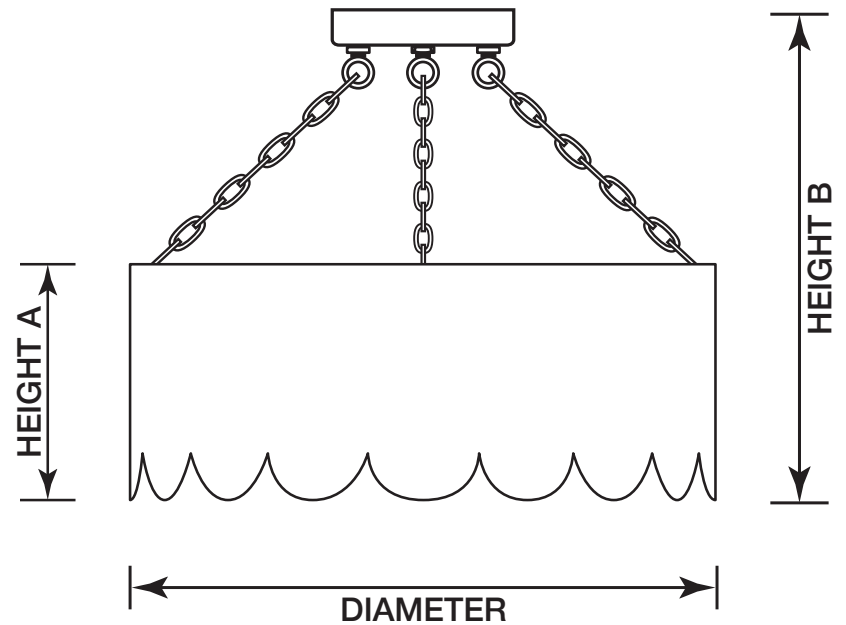

THE SCALLOPED SEMI FLUSH

COLEEN
AND
COMPANY

310.606.2050

info@coleenandcompany.com
ColeenAndCompany.com

- Handcrafted and finished by artisans in Los Angeles, CA
- Lead time: Please inquire
- UL Rated

- Available in 3 Sizes:
  Small: 12" dia., A: 4", B: 13"
  Med: 15" dia., A: 5", B: 13"
  Large: 18" dia., A: 6", B: 16"
- Socket: 3 X Candelabra base
- Wattage: Max 60 Watts each socket

- Includes a 5" dia. canopy
- Available in any custom color + 10%
- Nickel hardware +20%
  (includes any custom color)