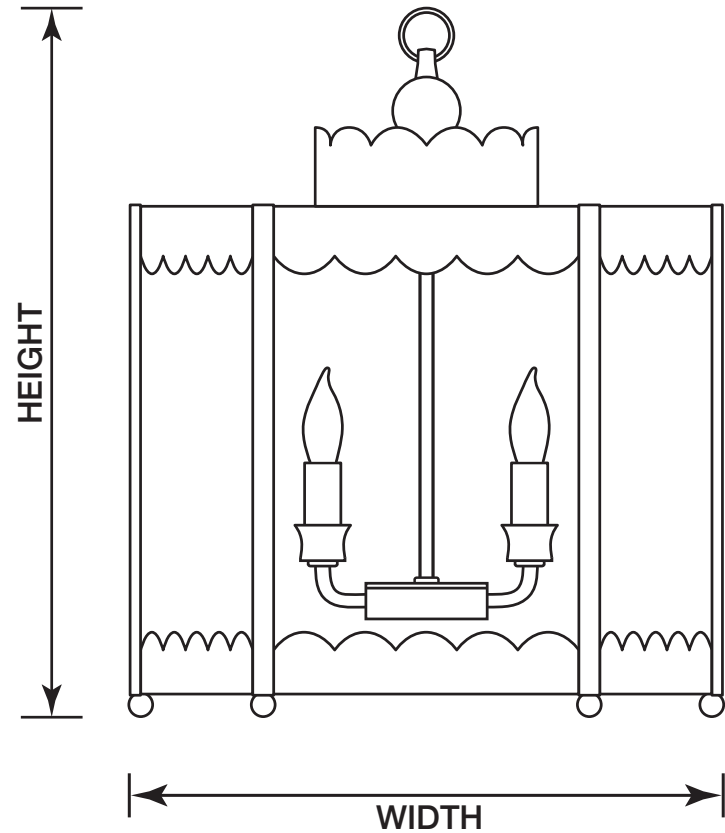

THE SCALLOPED LANTERN

COLEEN
AND
COMPANY

310.606.2050
info@coleenandcompany.com
ColeenAndCompany.com

- Handcrafted and finished by artisans in Los Angeles, CA
- Lead time: Please inquire
- UL Rated 

- Available in 3 Sizes:
Small: 14 1/4" w x 18" h
Medium: 18" w x 20" h
Large: 22" w x 24 1/2" h
- Sockets: 4x (large & Med),
3x (small) Candelabra base
- Wattage: Max 60 Watts
each socket

- Ships standard with 36" of solid brass chain and a 5" dia. canopy
- Available in any custom color +10%,
and custom size (email for quote)
- Nickel hardware +20%
(includes any custom color)