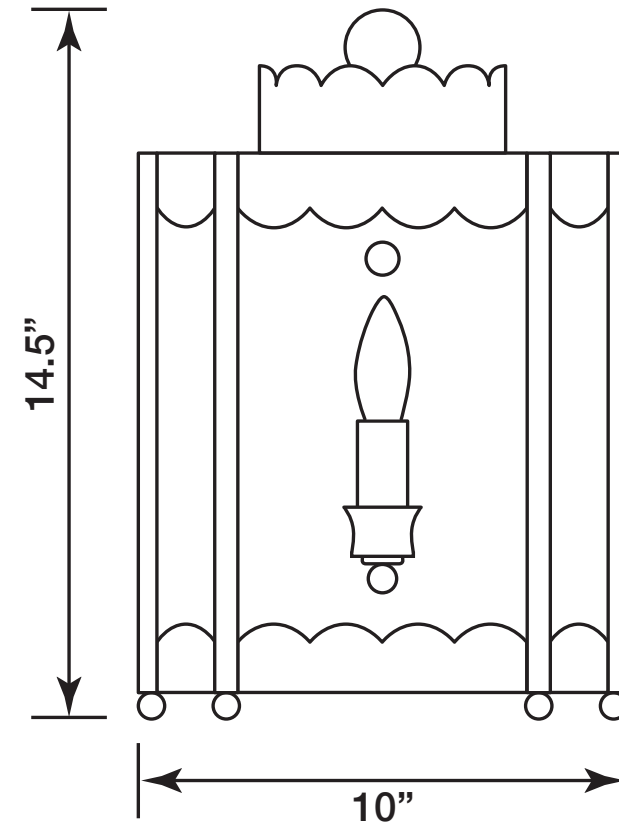

SINGLE LIGHT SCALLOPED LANTERN SCONCE

COLEEN
AND
COMPANY

310.606.2050
info@coleenandcompany.com
ColeenAndCompany.com

- Handcrafted and finished by artisans in Los Angeles, CA
- Lead time: Please inquire
- UL Rated

- Standard Size:
  10" w x 14.5" h x 6" d
  Mounting hole height: 9"
- Socket: Candelabra base
- Wattage: Max 40 Watts
  each socket

- Available in any custom color +10%
- Nickel hardware +20%
  (includes any custom color)
- Available in outdoor version with
  solid brass frame