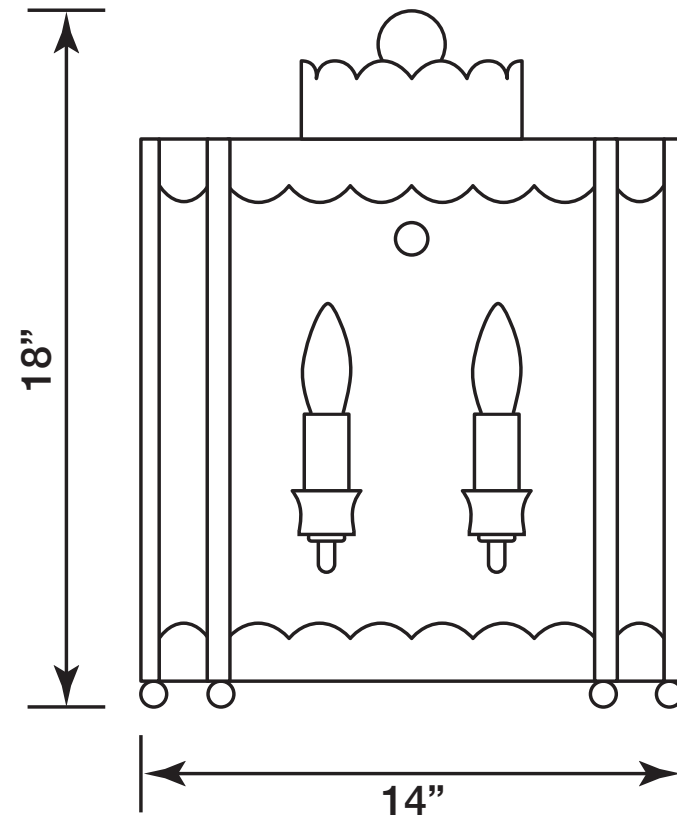

DOUBLE LIGHT SCALLOPED LANTERN SCONCE

COLEEN
AND
COMPANY

310.606.2050
info@coleenandcompany.com
ColeenAndCompany.com

- Handcrafted and finished by artisans in Los Angeles, CA
- Lead time: Please inquire
- UL Rated

- Standard Size:
  14" w x 18" h x 8" d
  Mounting hole height: 9"
- Socket: 2x Candelabra base
- Wattage: Max 40 Watts
  each socket

- Available in any custom color +10%
- Nickel hardware +20%
  (includes any custom color)
- Available in outdoor version with
  solid brass frame