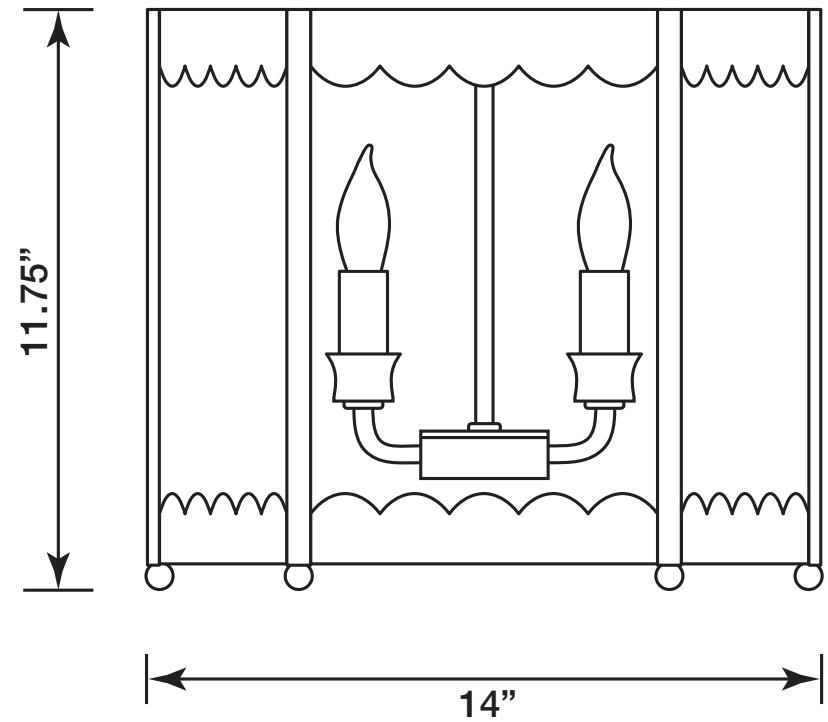

SCALLOPED LANTERN FLUSH MOUNT

COLEEN
AND
COMPANY

310.606.2050
info@coleenandcompany.com
ColeenAndCompany.com

- Handcrafted and finished by artisans in Los Angeles, CA
- Lead time: Please inquire
- UL Rated

- Standard size: 14" w x 11.75" h
- Sockets: 3x Candelabra base
- Wattage: Max 40 Watts each socket

- Available in any custom color +10%, and custom size (email for quote)
- Nickel hardware +20% (includes any custom color)