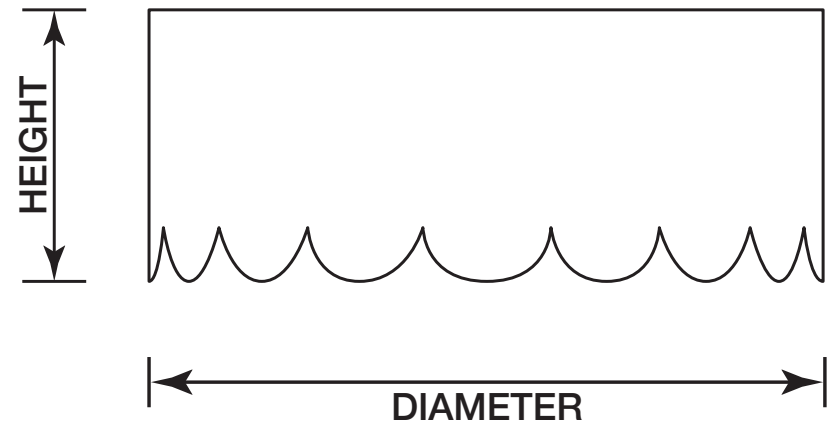

THE SCALLOPED FLUSH MOUNT

COLEEN
AND
COMPANY

310.606.2050

info@coleenandcompany.com
ColeenAndCompany.com

- Handcrafted and finished by artisans in Los Angeles, CA
- Lead time: Please inquire
- UL Rated 

- Available in 3 Sizes:
 - Small: 12" dia., 4" high
 - Med: 15" dia., 5" high
 - Large: 18" dia., 6" high
- Socket: 3 X Candelabra base
- Wattage: Max 40 Watts each socket