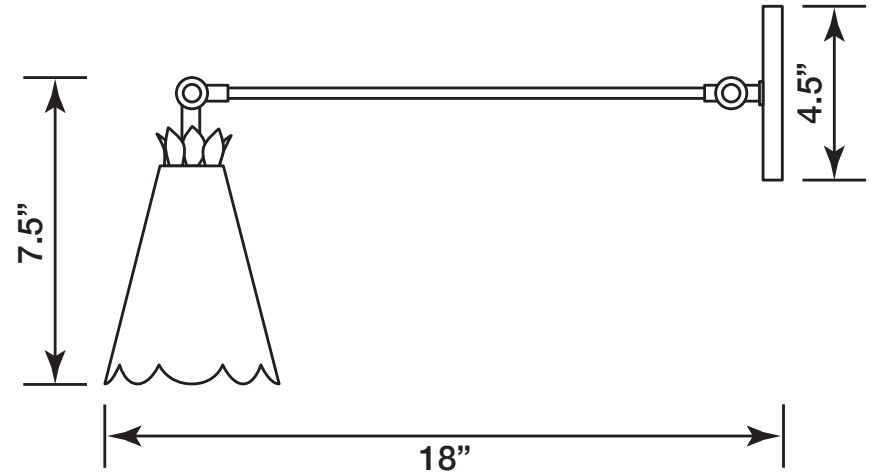

SCALLOPED ARM SCONCE

COLEEN
AND
COMPANY

310.606.2050
info@coleenandcompany.com
ColeenAndCompany.com

- Handcrafted and finished by artisans in Los Angeles, CA
- Lead time: Please inquire
- UL Rated

- Standard Size:
  18" w (fully extended straight),
  arm: 16", shade: 7.5" h x 5" dia.
  backplate: 4.5" dia. x 0.5" deep,
- Sockets: Candelabra base
- Wattage: Max 40 Watts
  each socket

- Available in any custom color +10%
- Nickel hardware +20%
  (includes any custom color)