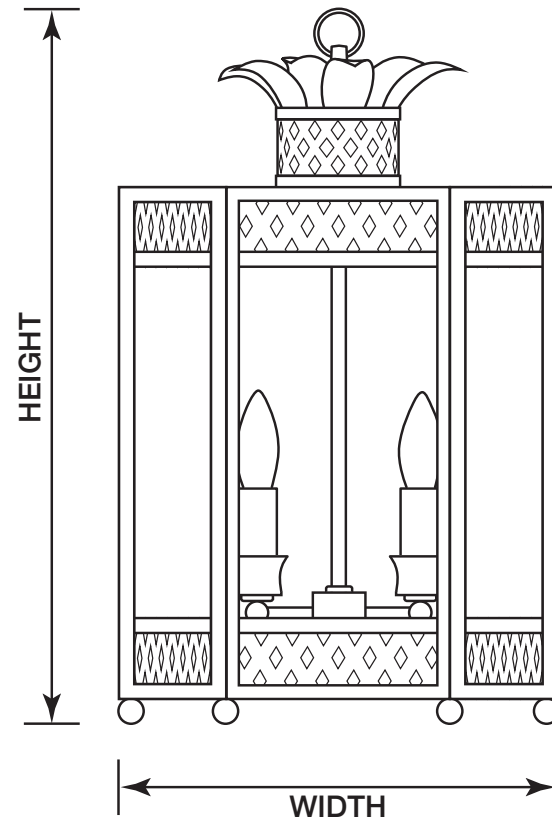

SARAFINA LANTERN

COLEEN
AND
COMPANY

310.606.2050
info@coleenandcompany.com
ColeenAndCompany.com

- Handcrafted and finished by artisans in Los Angeles, CA
- Lead time: Please inquire
- UL Rated 

- Available in 3 sizes:
Small: 10.5”w x 18”h
Medium: 11.5”w x 20.5”h
Large: 14”w x 22.75”h
- Sockets: Candelabra base,
4 x Large, 3 x Med & Sm
- Wattage: Max 60 Watts
each socket

- Ships standard with 36” of solid brass chain and a 5” dia. canopy
- Available in any custom color +10%, and custom size (email for quote)
- Nickel hardware +20% (includes any custom color)
- Available in outdoor version with solid brass frame