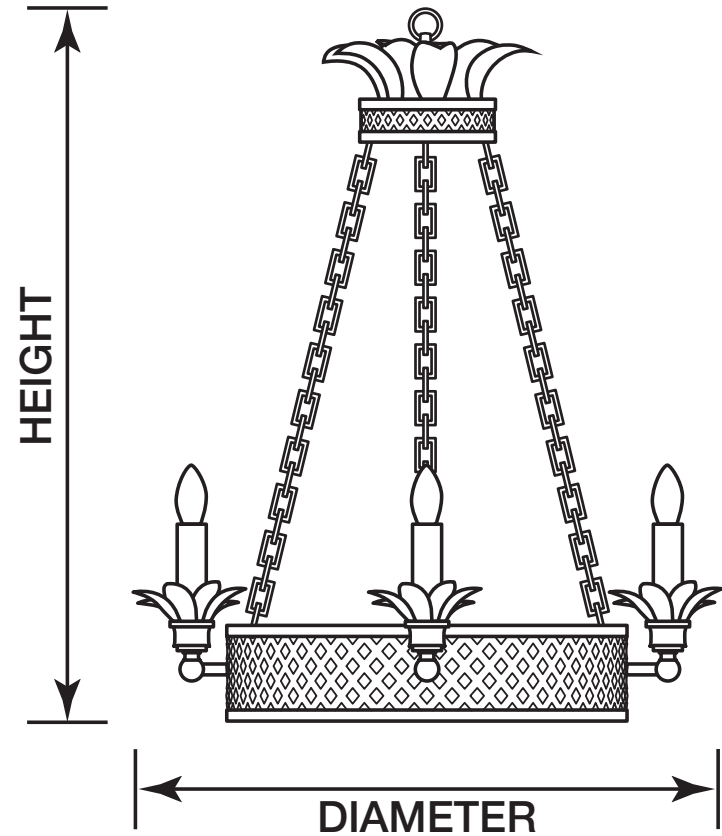

SARAFINA CHANDELIER

COLEEN
AND
COMPANY

310.606.2050

info@coleenandcompany.com
ColeenAndCompany.com

- Handcrafted and finished by artisans in Los Angeles, CA
- Lead time: Please inquire
- UL Rated 

- Available in 3 Sizes:
Small: 24" dia. x 29.5"h
Med: 32" dia. x 33.5"h
Large: 40" dia. x 37.5"h
(all 3 sizes include 12" addtl chain)
- Socket: 6x Candelabra base
- Wattage: Max 60 Watts each socket

- Includes a 5" dia. canopy
- Available in any custom color +10%
- Nickel hardware +20% (includes any custom color)