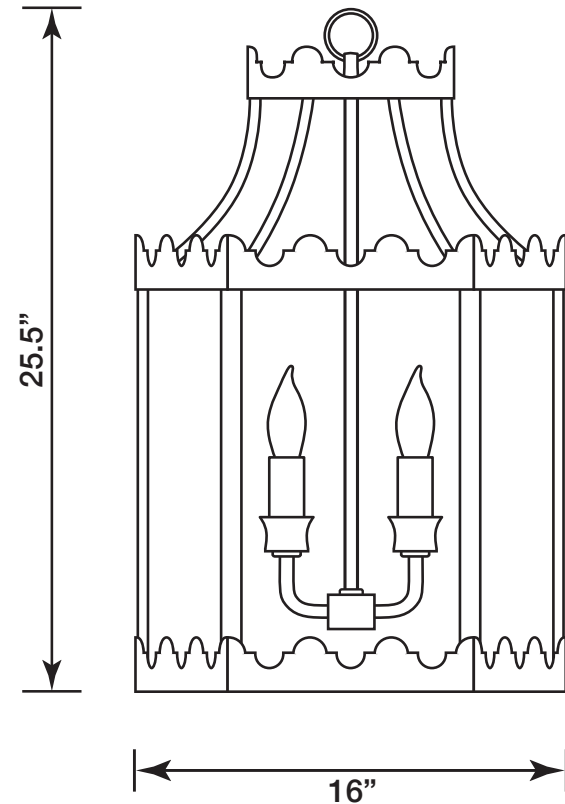

THE PALOMA LANTERN

COLEEN
AND
COMPANY

310.606.2050
info@coleenandcompany.com
ColeenAndCompany.com

- Handcrafted and finished by artisans in Los Angeles, CA
- Lead time: Please inquire
- UL Rated 

- Standard Size: 16" w x 14" d x 25.5" h
- Sockets: 4x Candelabra base
- Wattage: Max 60 Watts each socket

- Ships standard with 36" of solid brass chain and a 5" dia. canopy
- Available in any custom color +10%, and custom size (email for quote)
- Nickel hardware +20% (includes any custom color)