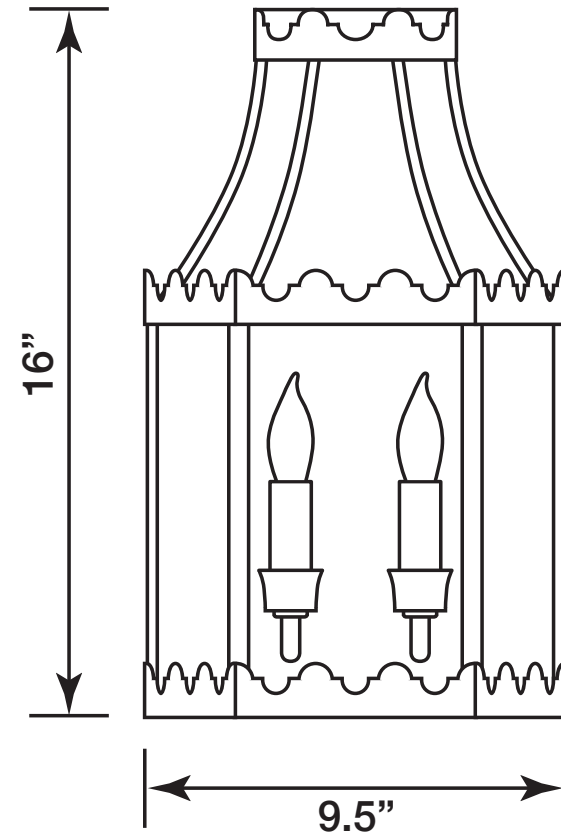

PALOMA LANTERN SCONCE

COLEEN
AND
COMPANY

310.606.2050
info@coleenandcompany.com
ColeenAndCompany.com

- Handcrafted and finished by artisans in Los Angeles, CA
- Lead time: Please inquire
- UL Rated 

- Standard Size:
9.5" w x 16" h x 5" d
Mounting hole height: 9.25"
- Socket: 2x Candelabra base
- Wattage: Max 40 Watts
each socket